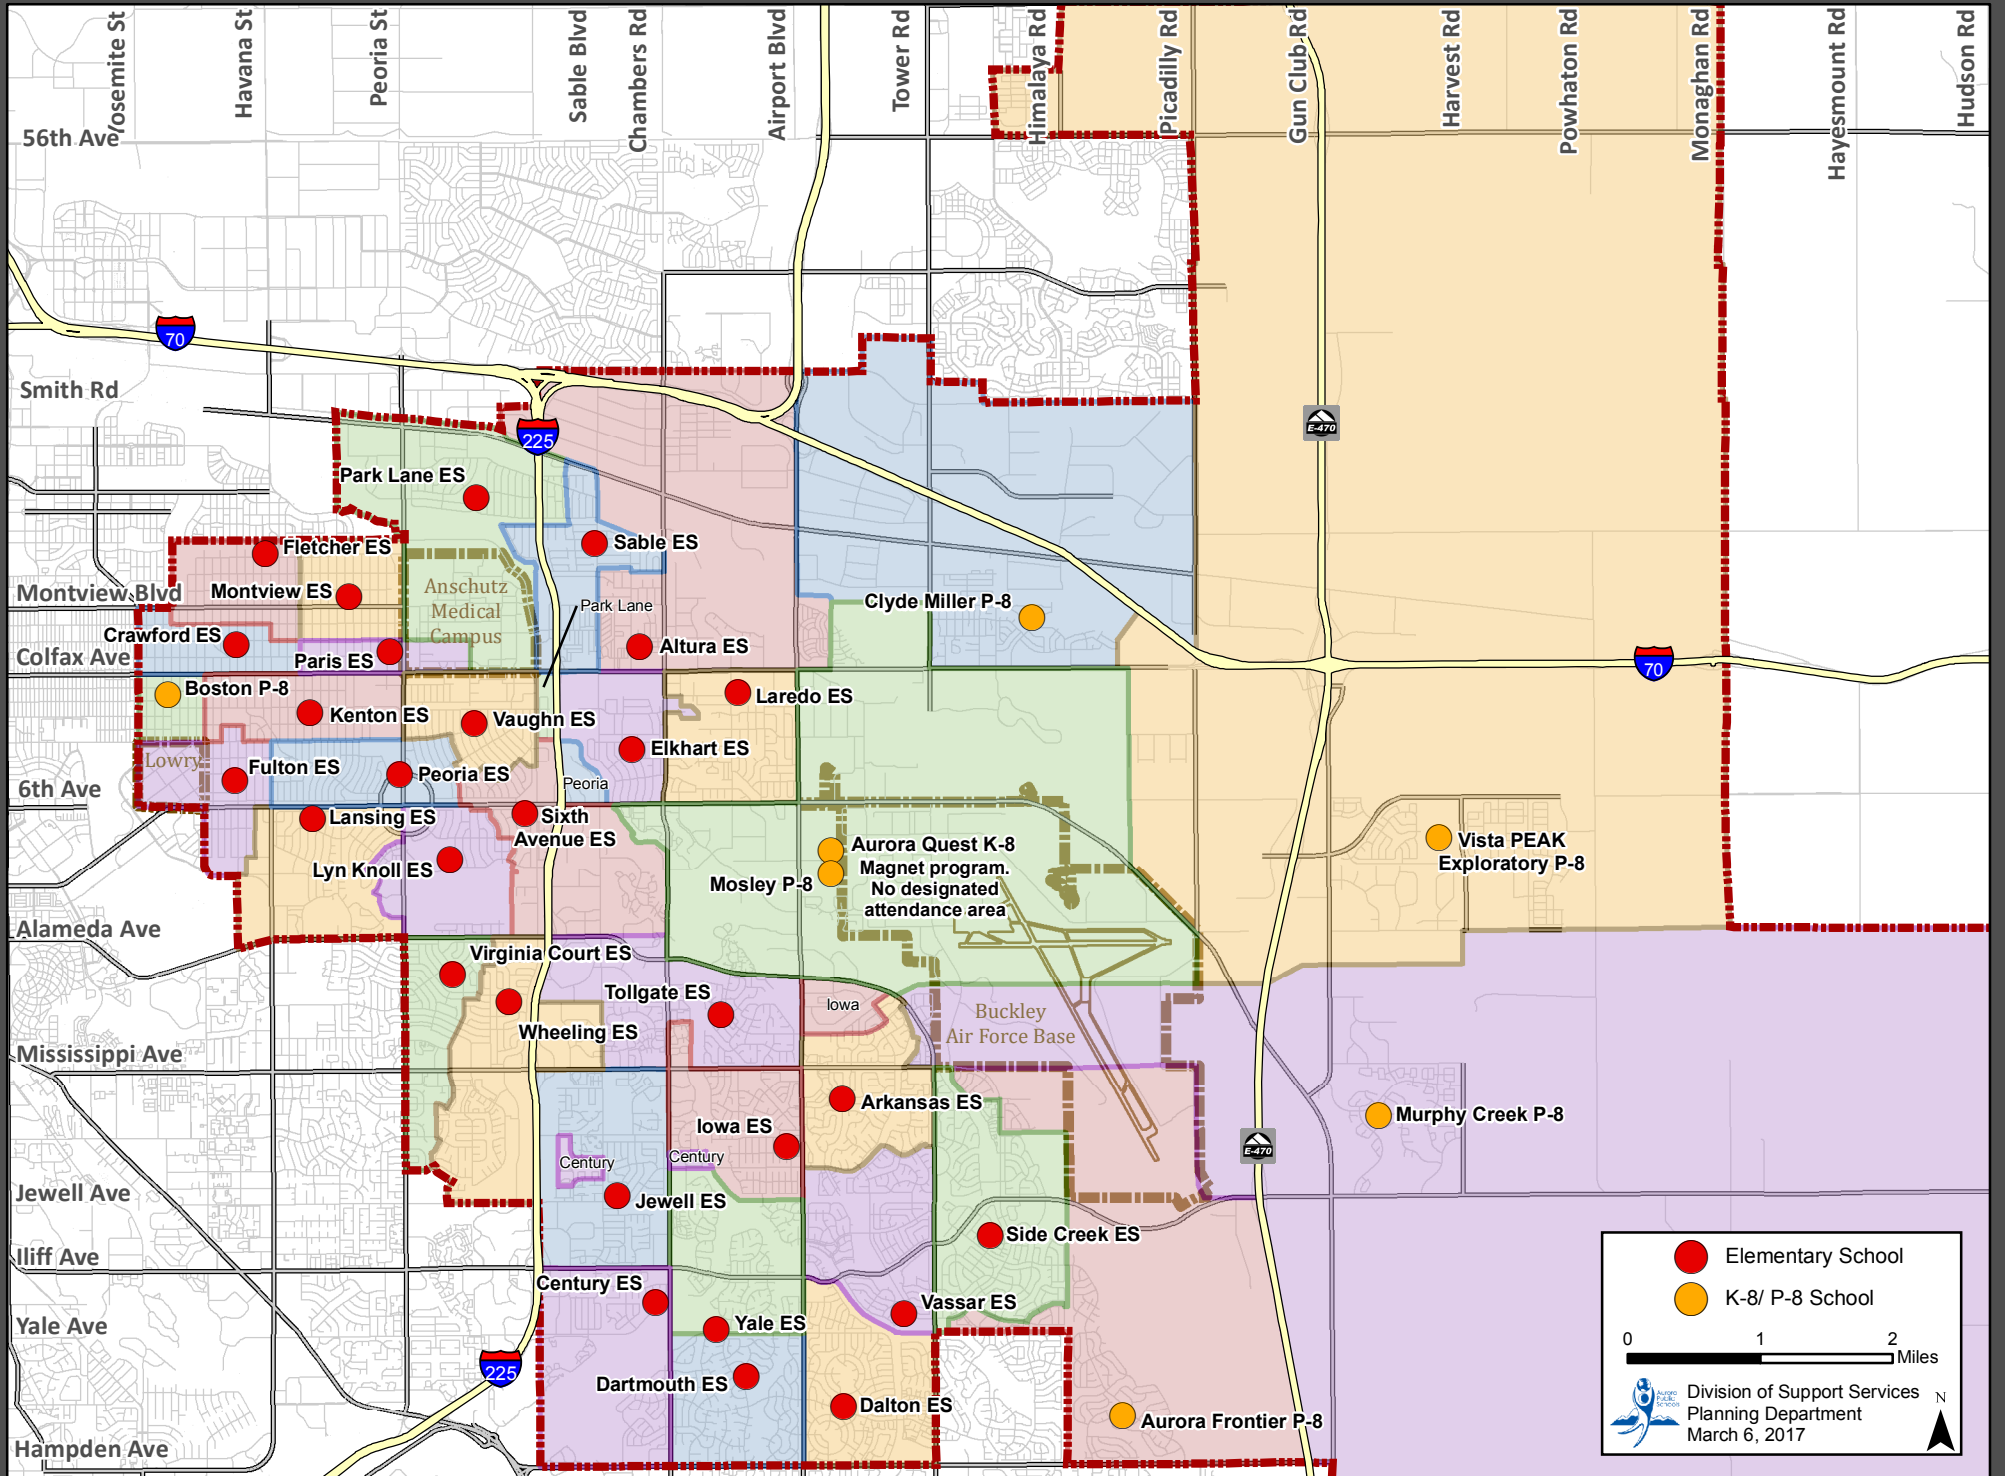

Aurora Public Schools 2016-17 Elementary School Boundaries

● Elementary School
● K-8/ P-8 School

0 1 2 Miles

Division of Support Services
 Planning Department
 March 6, 2017

N