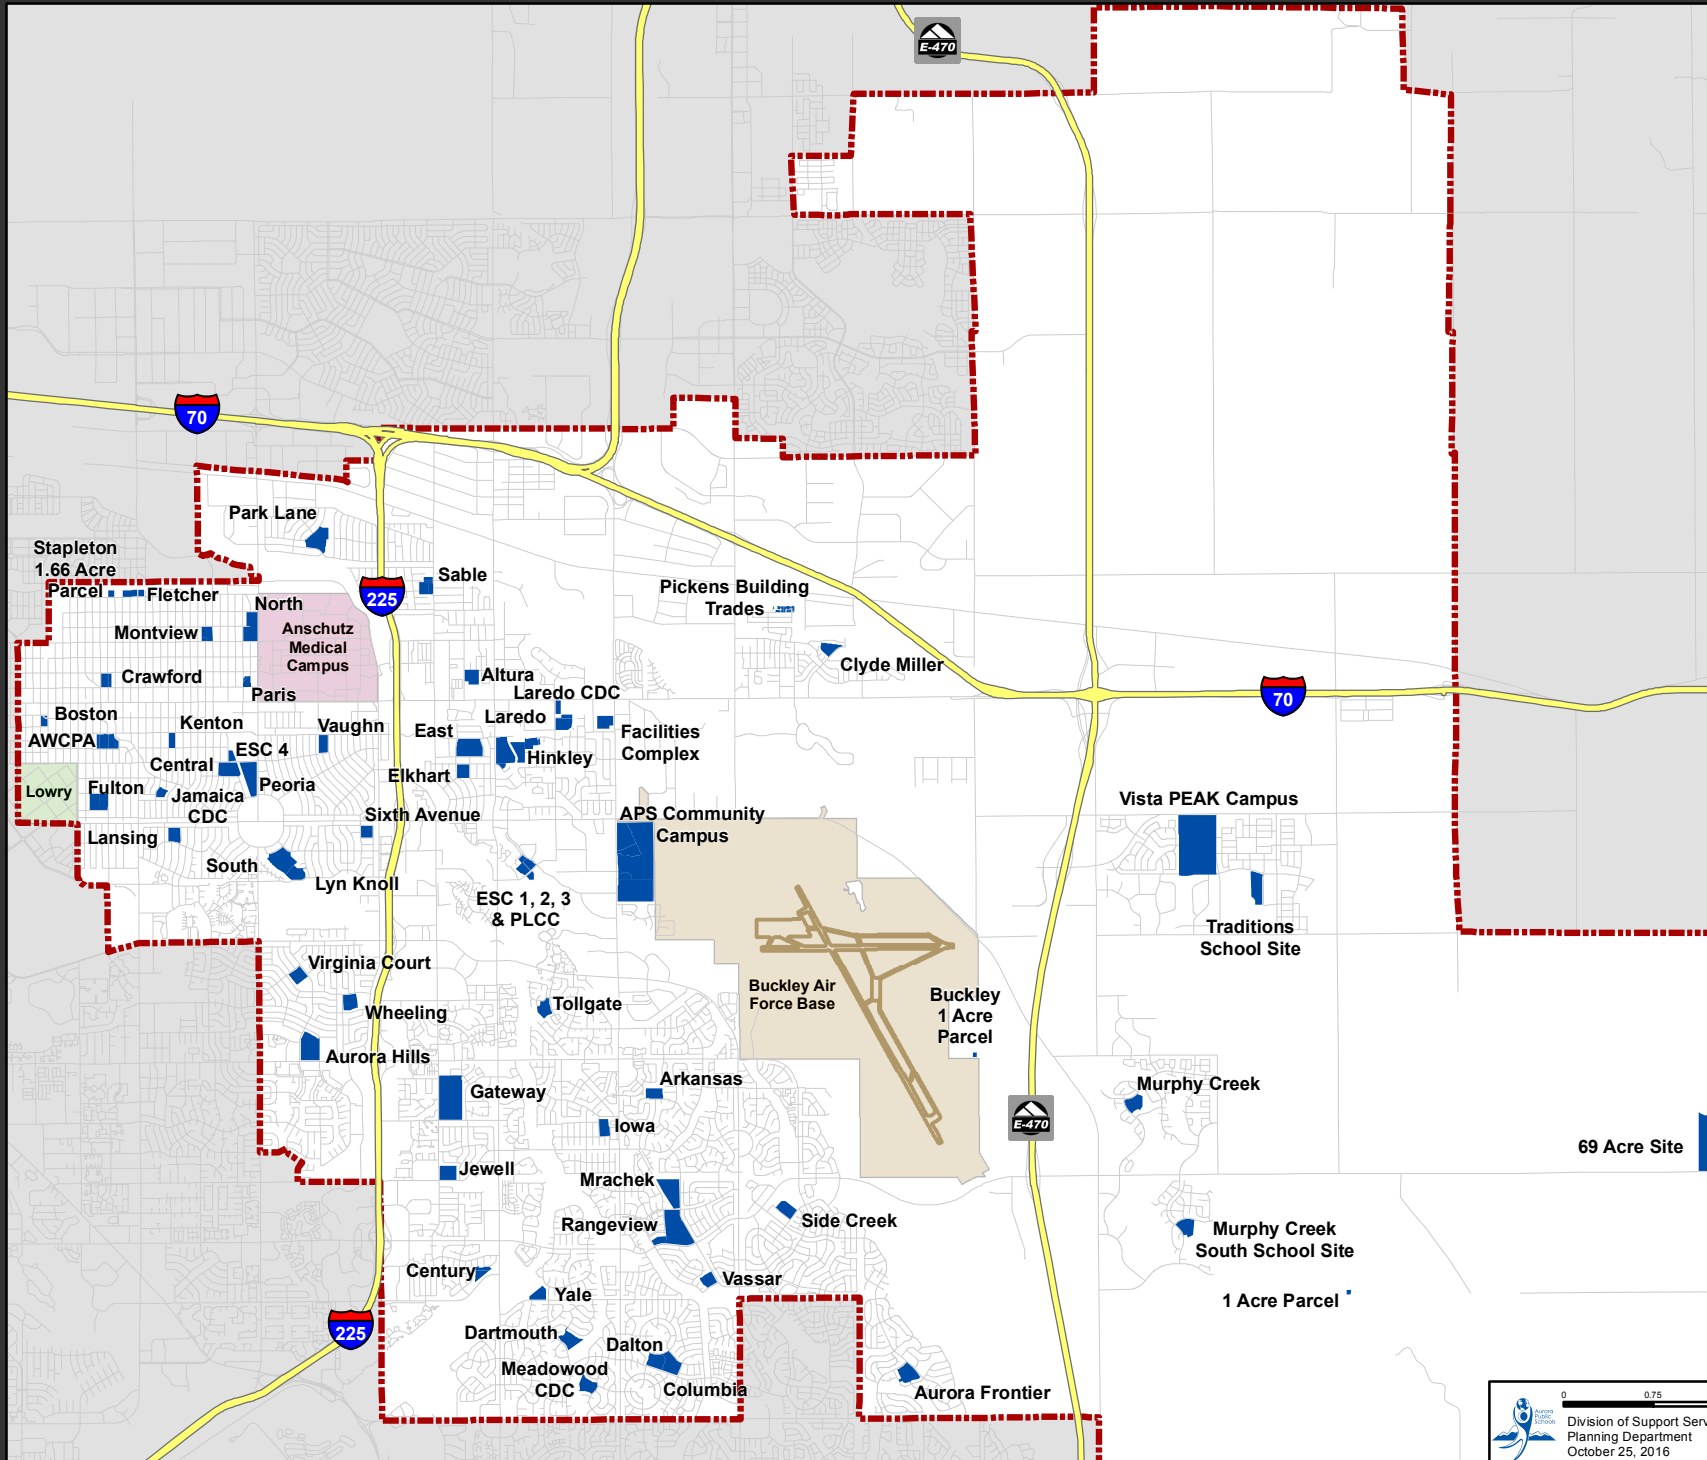

# Aurora Public Schools Land Ownership

School Site / District Land	Acres
APS Community Campus	125.83
Vista PEAK P-20 Campus	99.70
69 Acre Site	69.39
Gateway	44.67
Rangeview	35.70
Hinkley	34.07
Aurora Hills	20.76
Mrachek	19.45
South	19.45
East	19.13
ESC 4 / Peoria	17.52
Park Lane	16.52
North	15.45
Traditions School Site	14.99
Aurora Central	14.81
AWCPA	12.77
Columbia	12.50
Fulton	12.39
Aurora Frontier	12.34
Jewell	10.36
Murphy Creek South School Site	10.08
Murphy Creek	10.00
Laredo	9.99
Dartmouth	9.79
Dalton	9.78
Montview	9.48
Meadowood CDC	9.46
Sable	9.22
Wheeling	9.12
Side Creek	9.07
Facilities	8.94
Altura	8.80
Lyn Knoll	8.66
Tollgate	8.22
Virginia Court	8.07
Elkhart	7.60
Lansing	7.43
Arkansas	7.41
Clyde Miller	7.26
Iowa	7.26
Vassar	7.20
Vaughn	6.89
Yale	6.67
Crawford	6.32
Century	6.10
Sixth Avenue	5.86
Fletcher	5.77
PLCC	5.41
ESC 1 / ESC 2	4.00
Pickens Building Trades	3.86
Kenton	3.71
Jamaica CDC	3.66
Laredo CDC	3.25
Paris	2.83
Boston	2.33
ESC 3	2.00
Stapleton - Fletcher	1.66
1 Acre Parcel - Murphy Creek	0.85
Rebound North	0.84
1 Acre Parcel - Buckley	0.78
<b>Total</b>	<b>888.05</b>