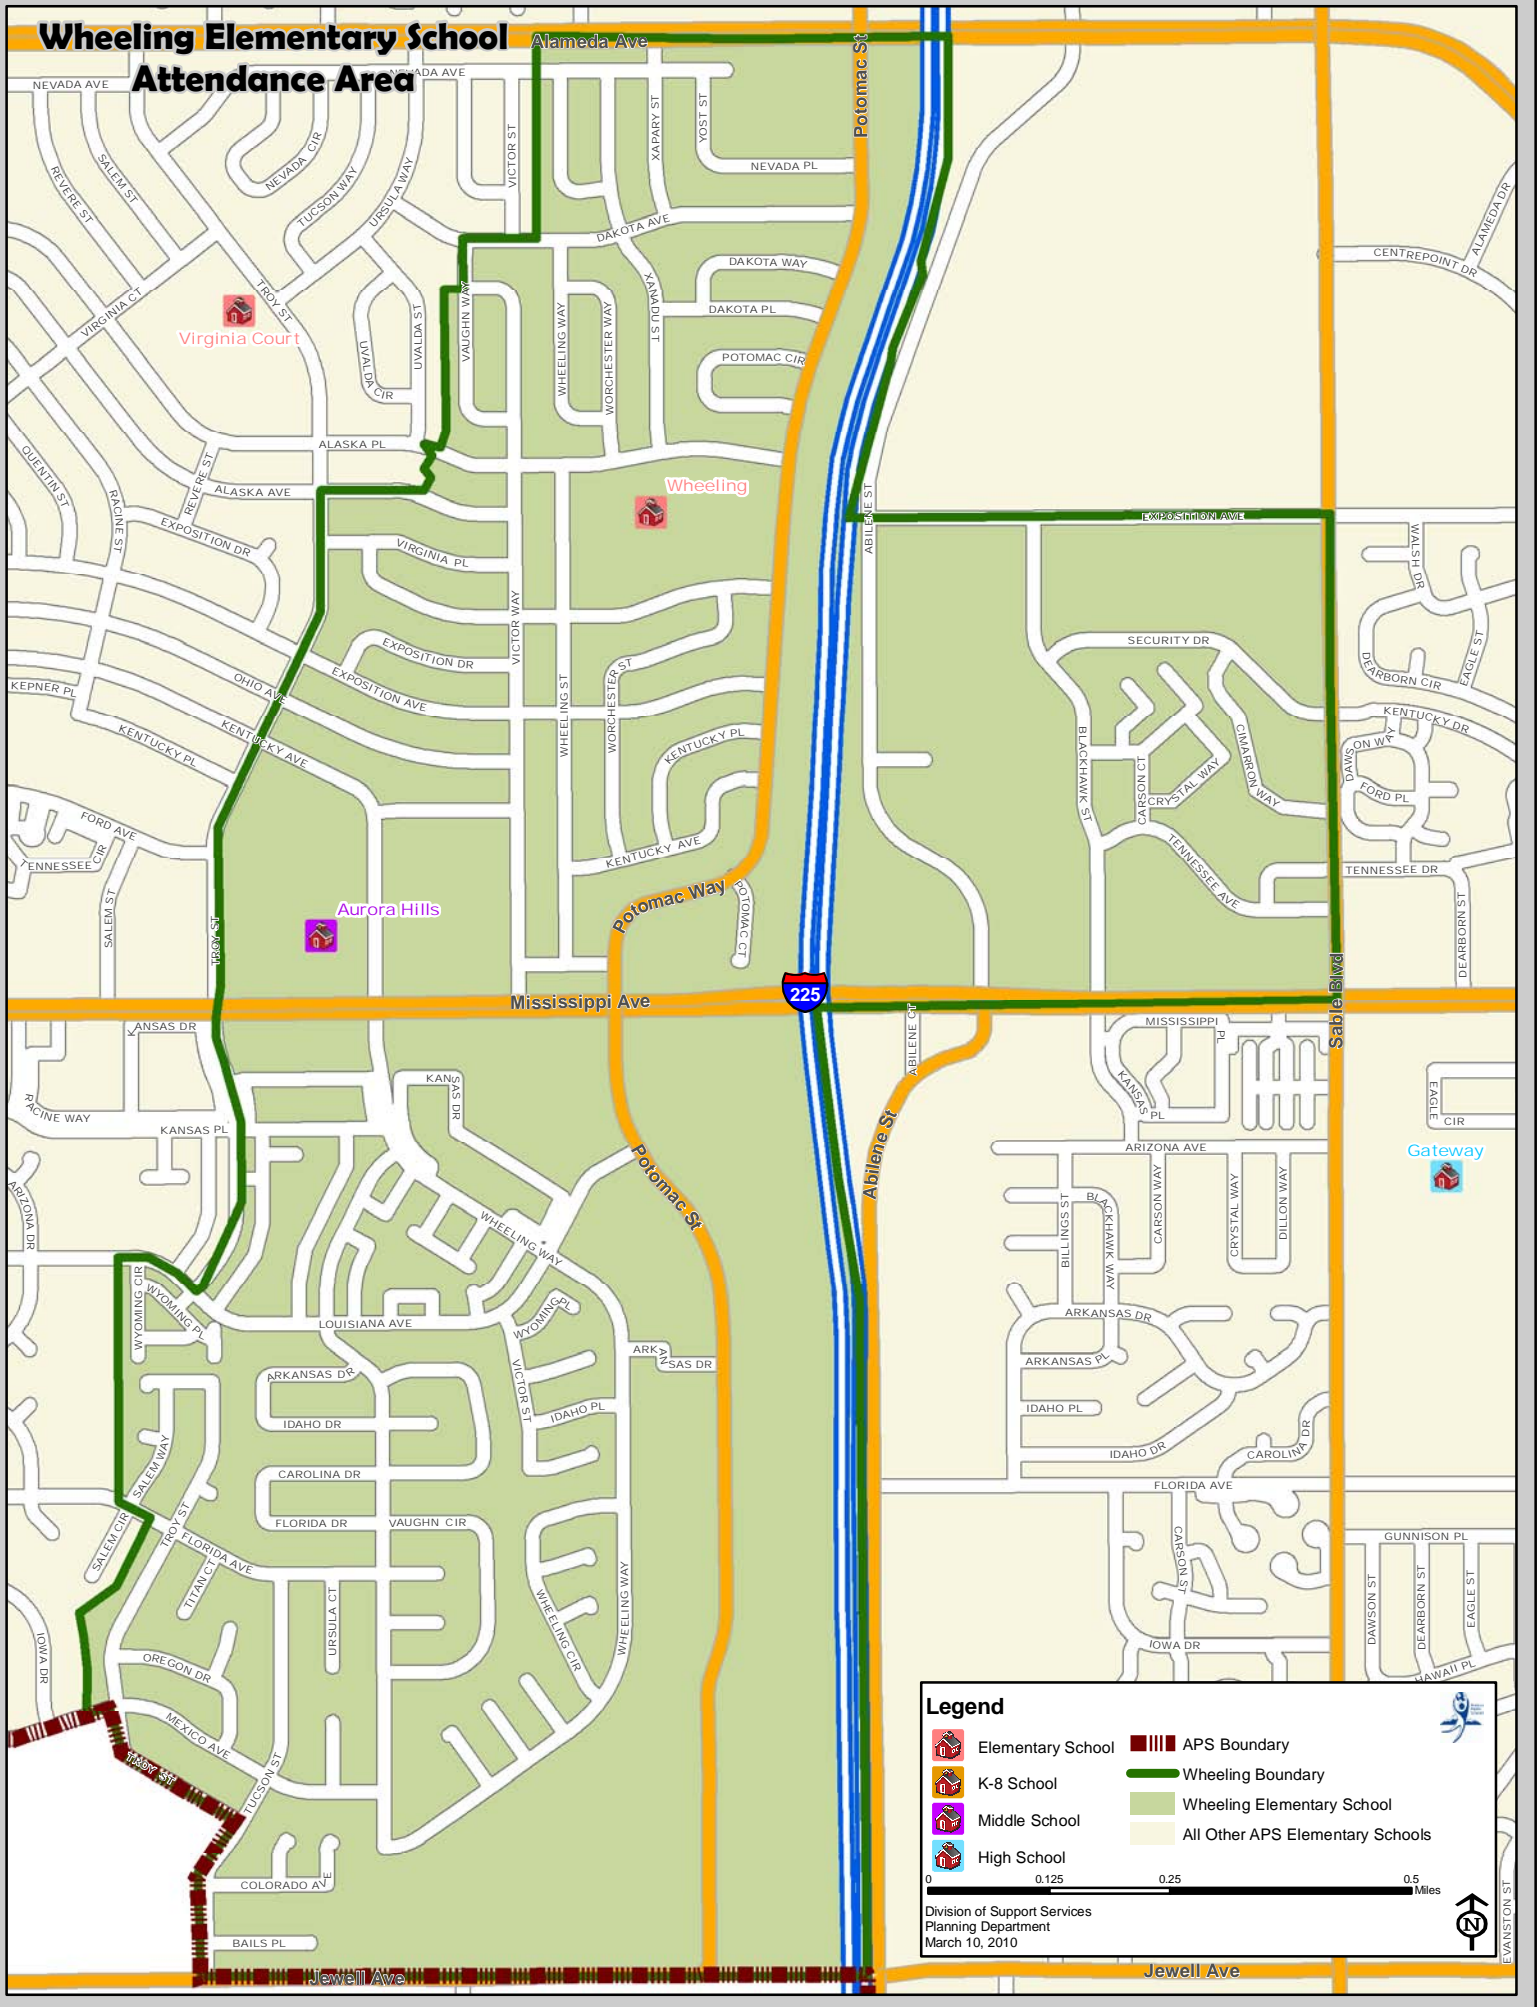

# Wheeling Elementary School Attendance Area

**Legend**

- Elementary School
- K-8 School
- Middle School
- High School
- APS Boundary
- Wheeling Boundary
- Wheeling Elementary School
- All Other APS Elementary Schools

0 0.125 0.25 0.5 Miles

Division of Support Services  
Planning Department  
March 10, 2010