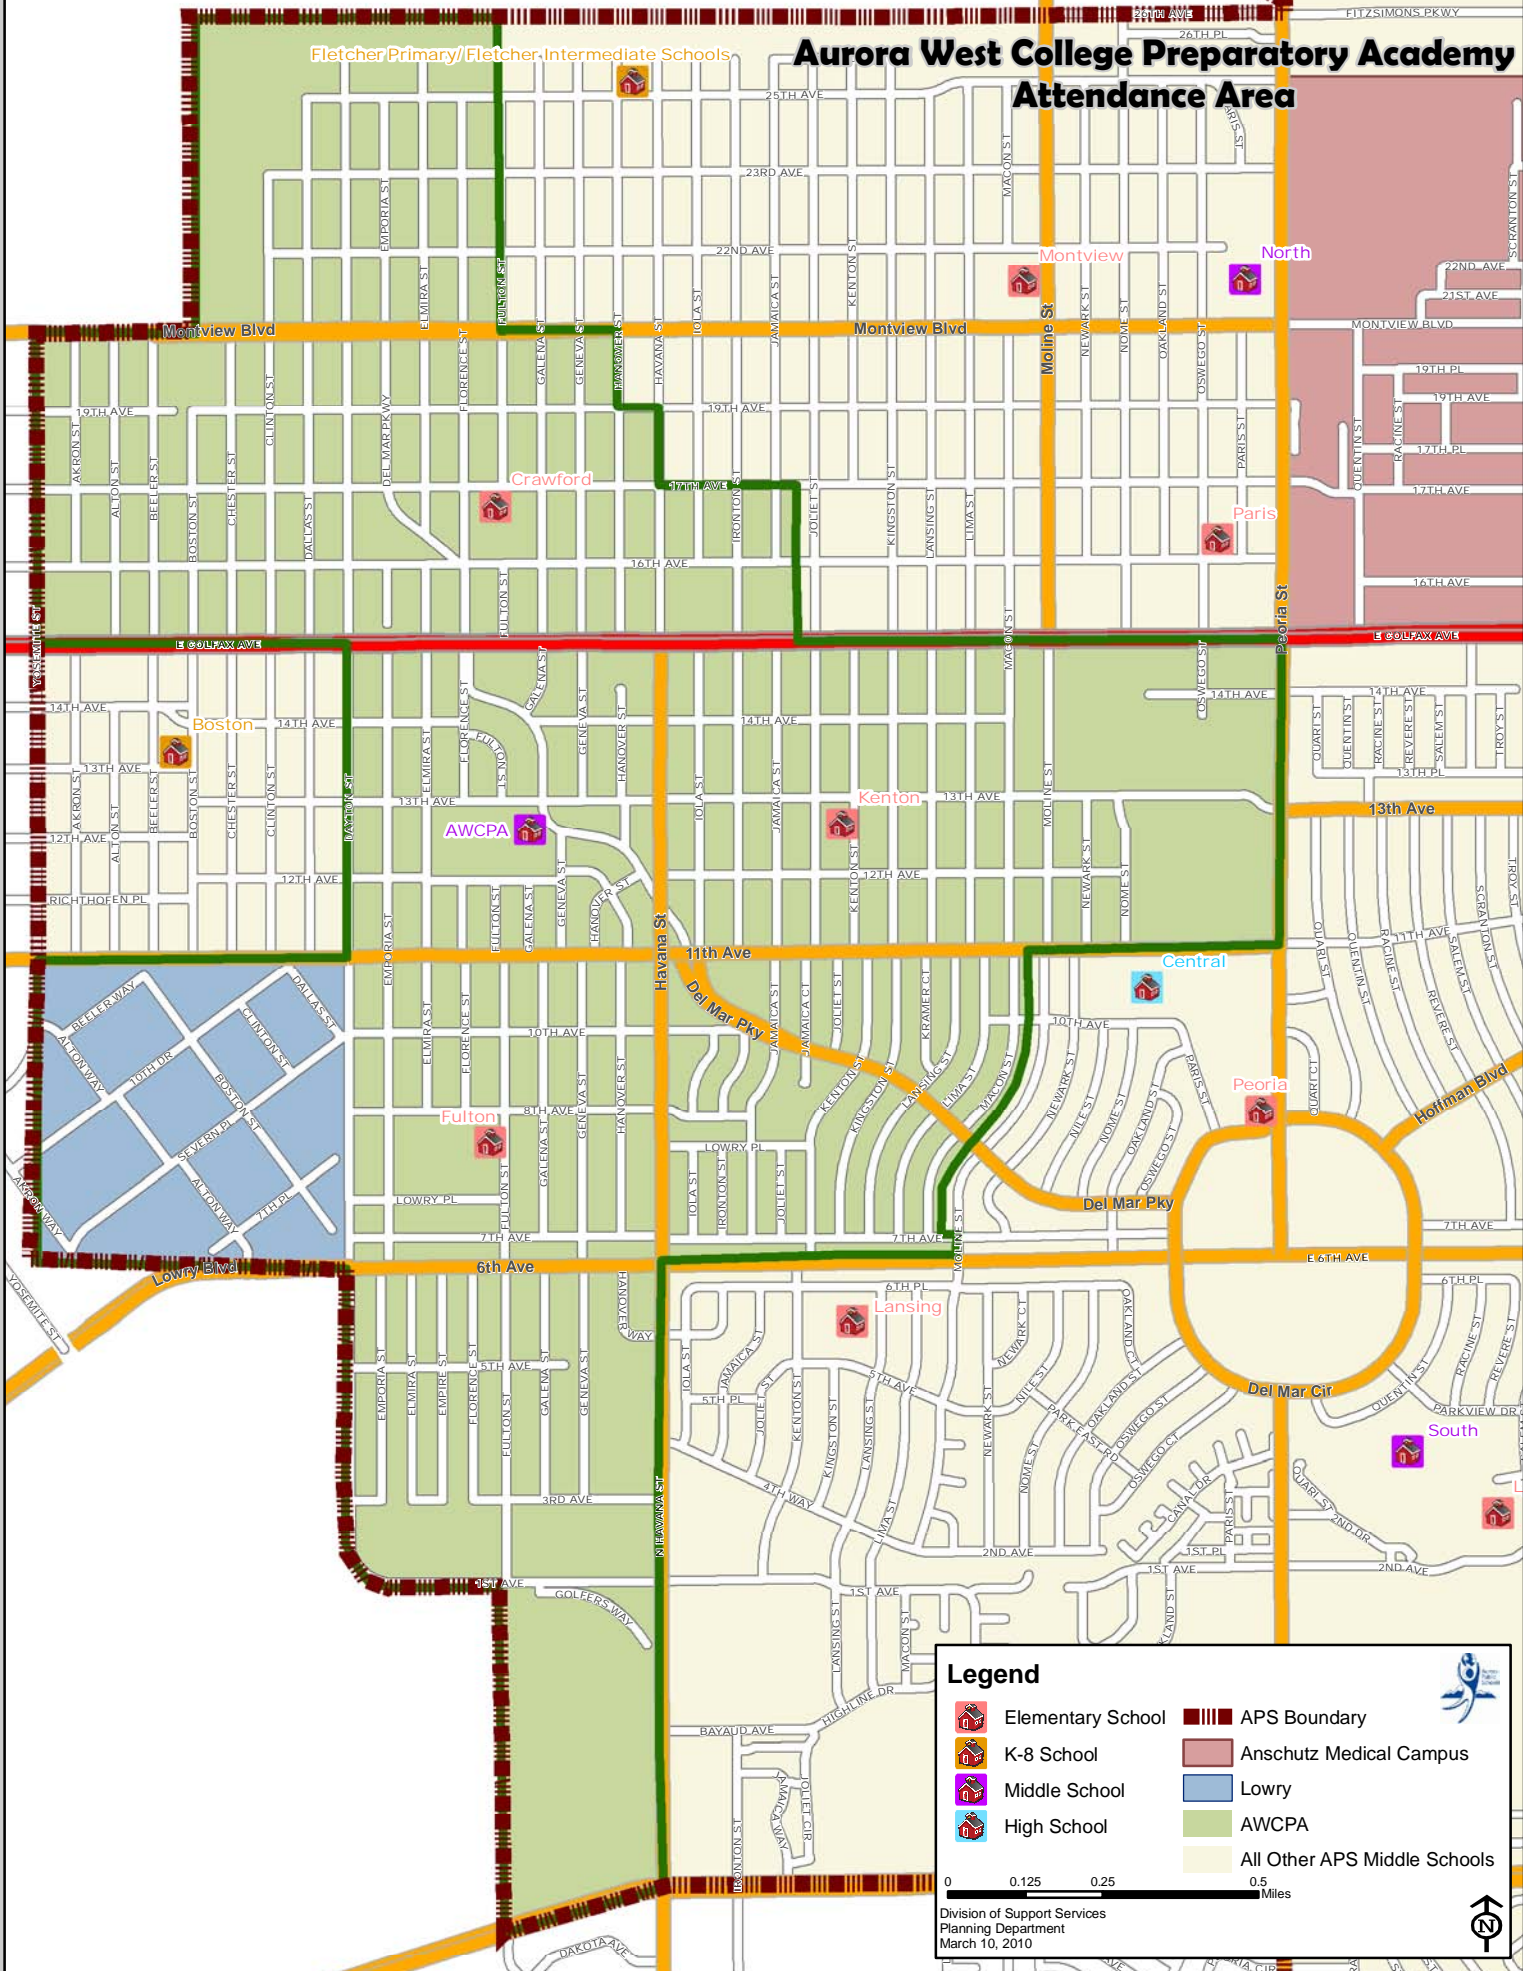

Fletcher/Primary/Fletcher Intermediate Schools

Aurora West College Preparatory Academy Attendance Area

Legend

- Elementary School
- K-8 School
- Middle School
- High School
- APS Boundary
- Anschutz Medical Campus
- Lowry
- AWCPA
- All Other APS Middle Schools

0 0.125 0.25 0.5 Miles

Division of Support Services
Planning Department
March 10, 2010