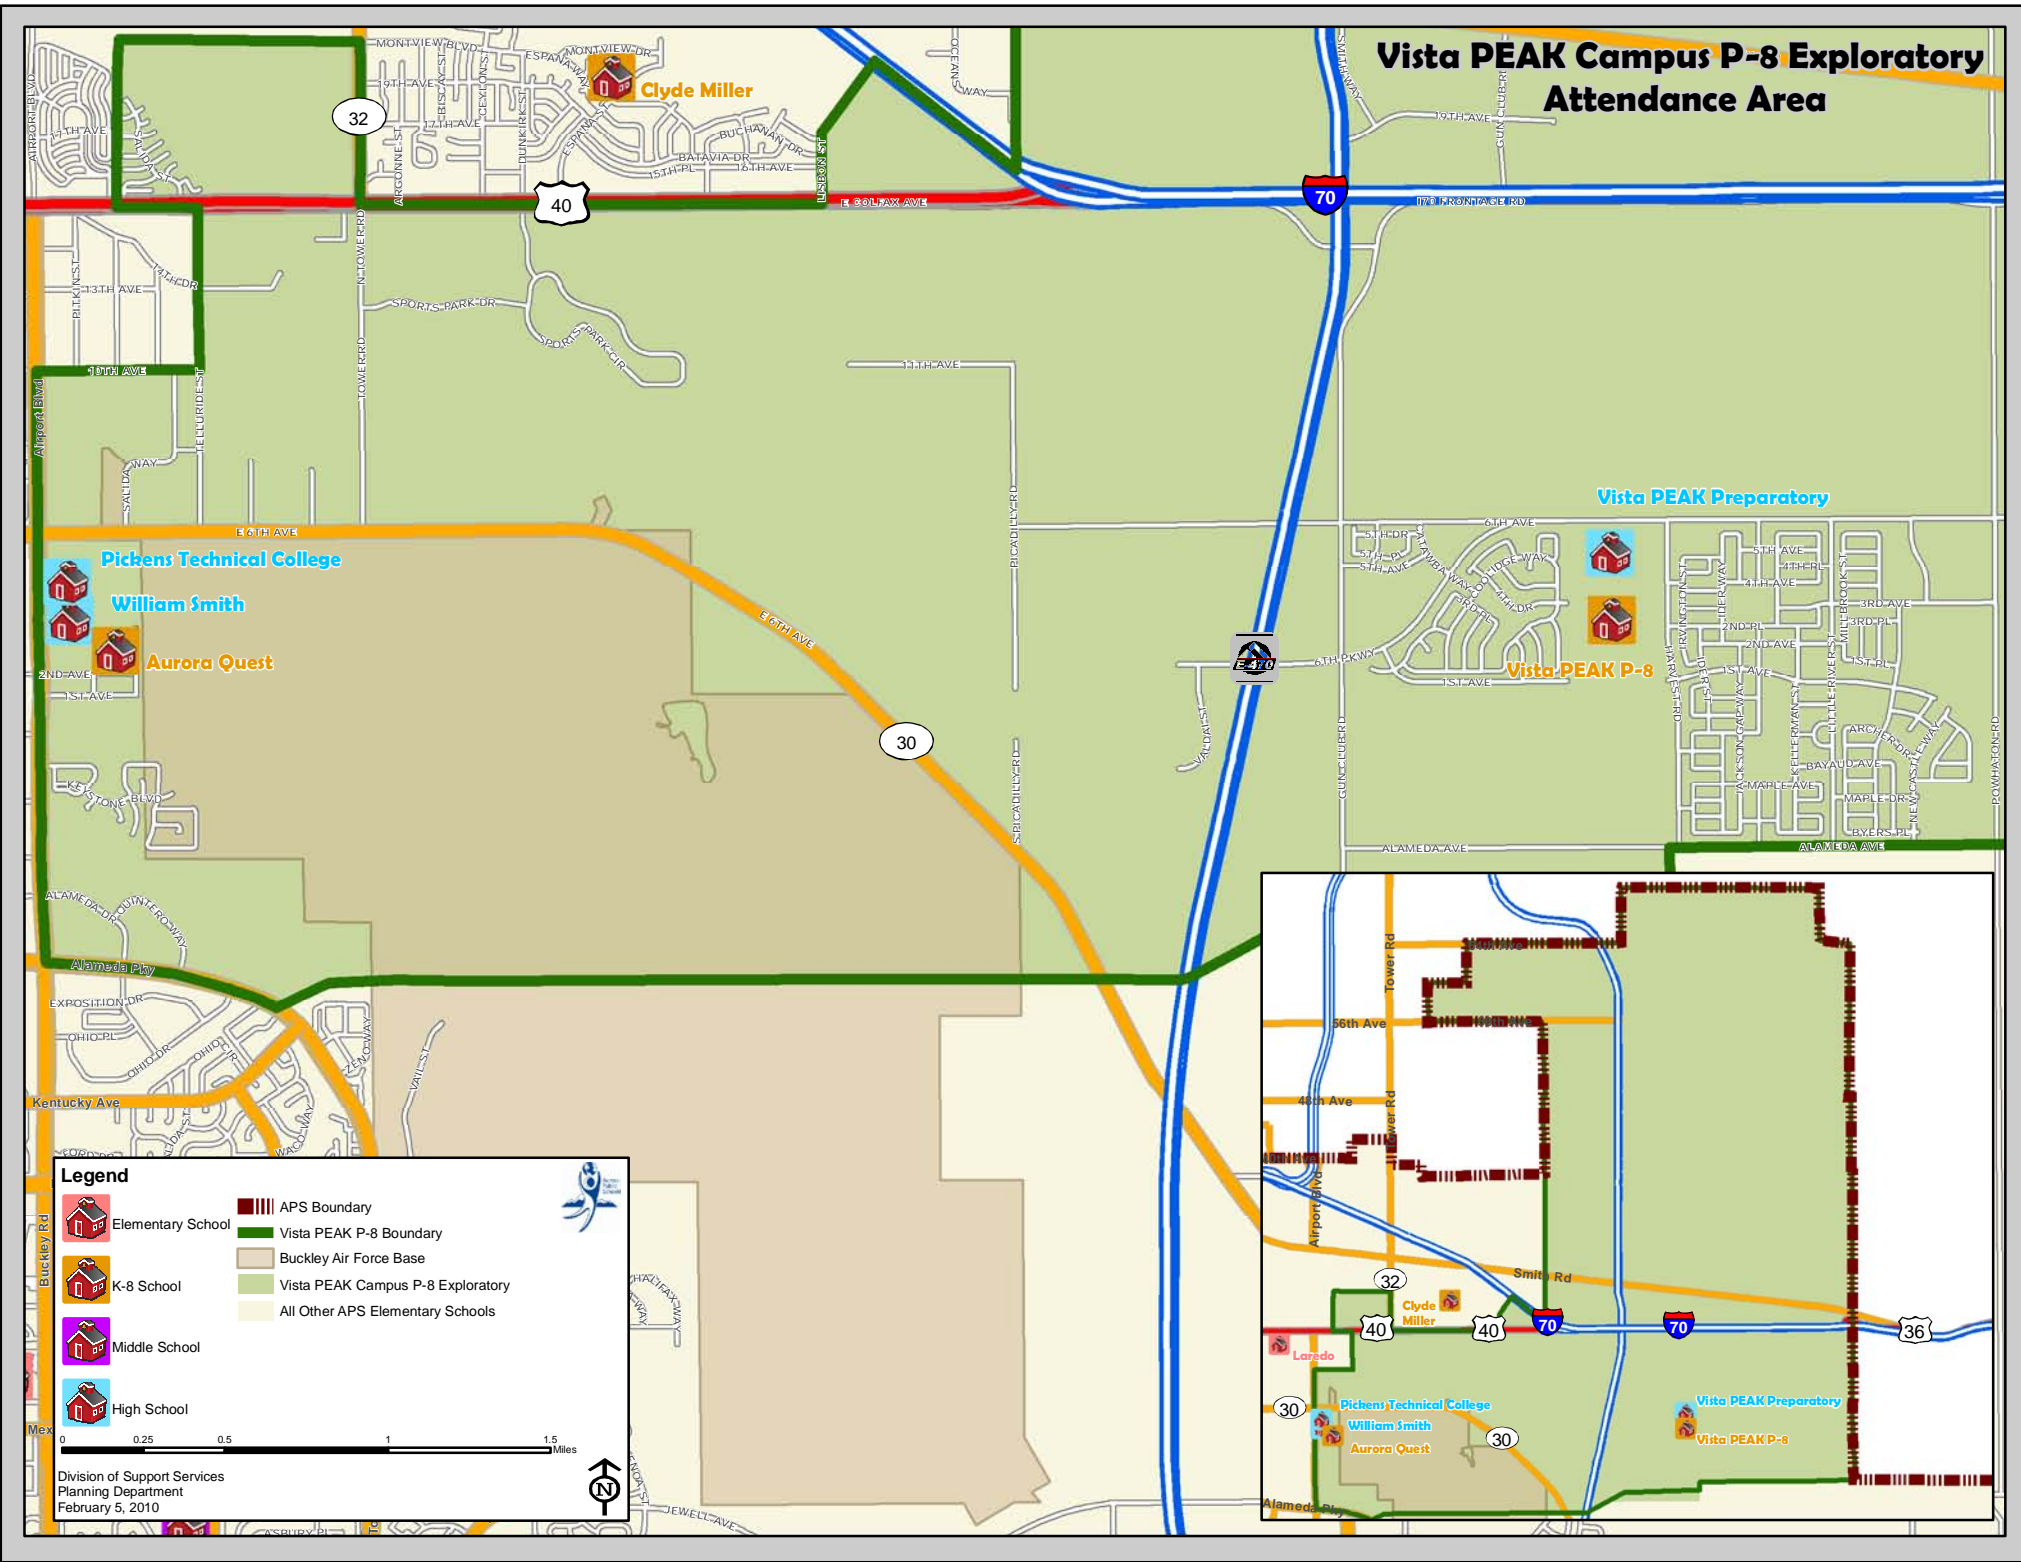

Vista PEAK Campus P-8 Exploratory Attendance Area

Legend

- Elementary School
- K-8 School
- Middle School
- High School
- APS Boundary
- Vista PEAK P-8 Boundary
- Buckley Air Force Base
- Vista PEAK Campus P-8 Exploratory
- All Other APS Elementary Schools

0 0.25 0.5 1 1.5 Miles

Division of Support Services
Planning Department
February 5, 2010