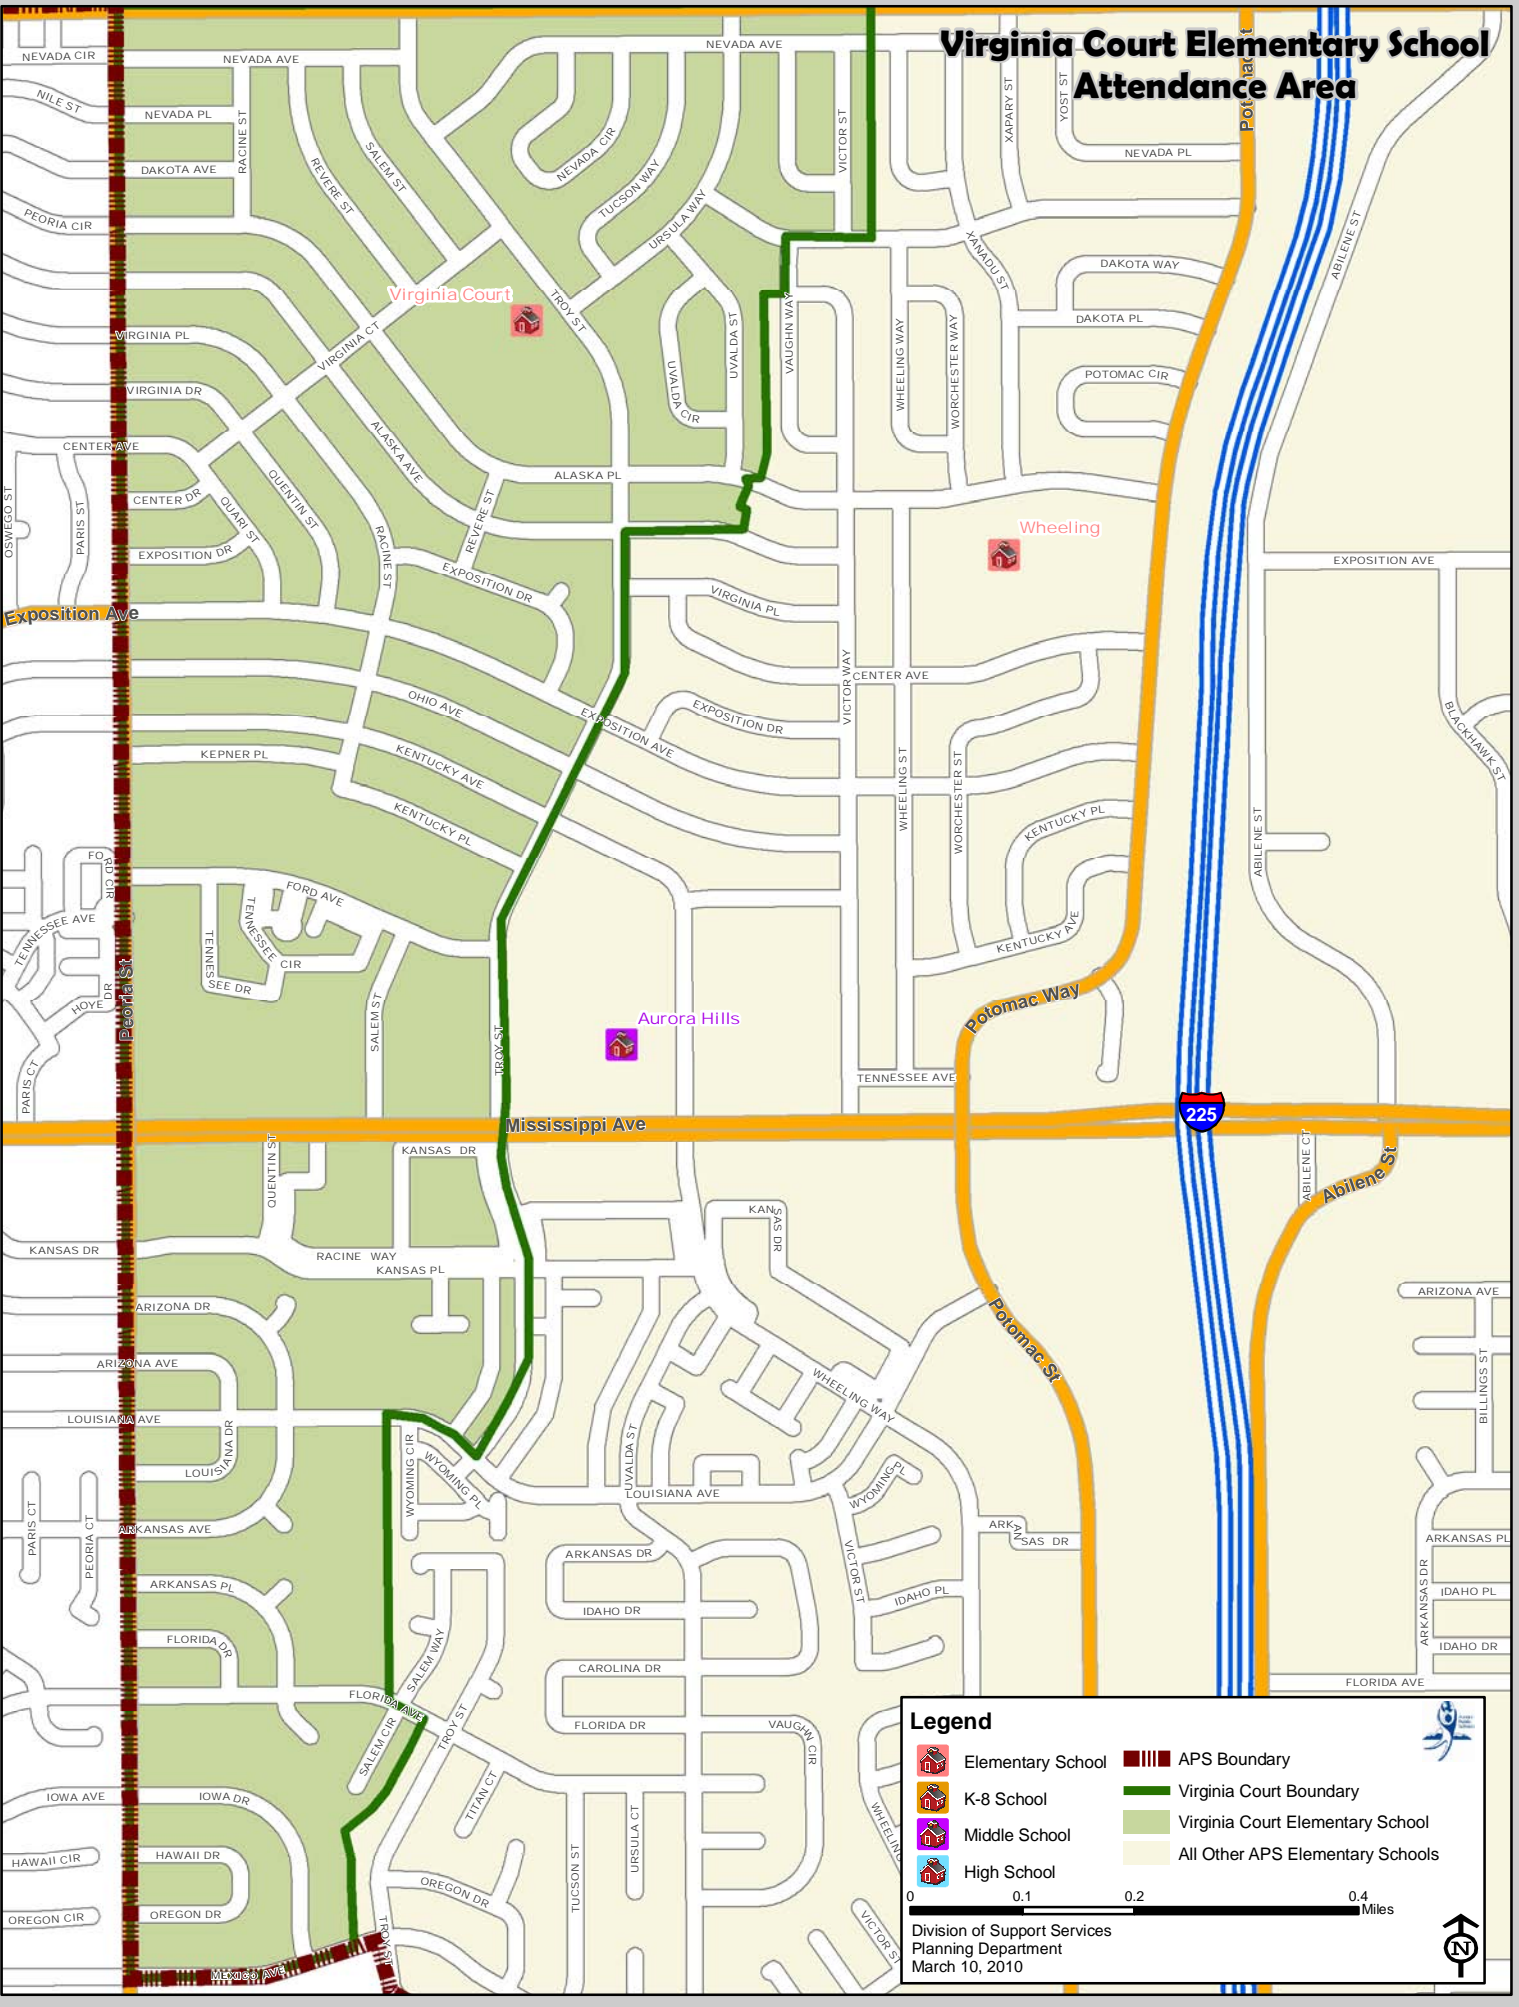

Virginia Court Elementary School Attendance Area

Legend

- Elementary School
- K-8 School
- Middle School
- High School
- APS Boundary
- Virginia Court Boundary
- Virginia Court Elementary School
- All Other APS Elementary Schools

0 0.1 0.2 0.4 Miles

Division of Support Services
 Planning Department
 March 10, 2010