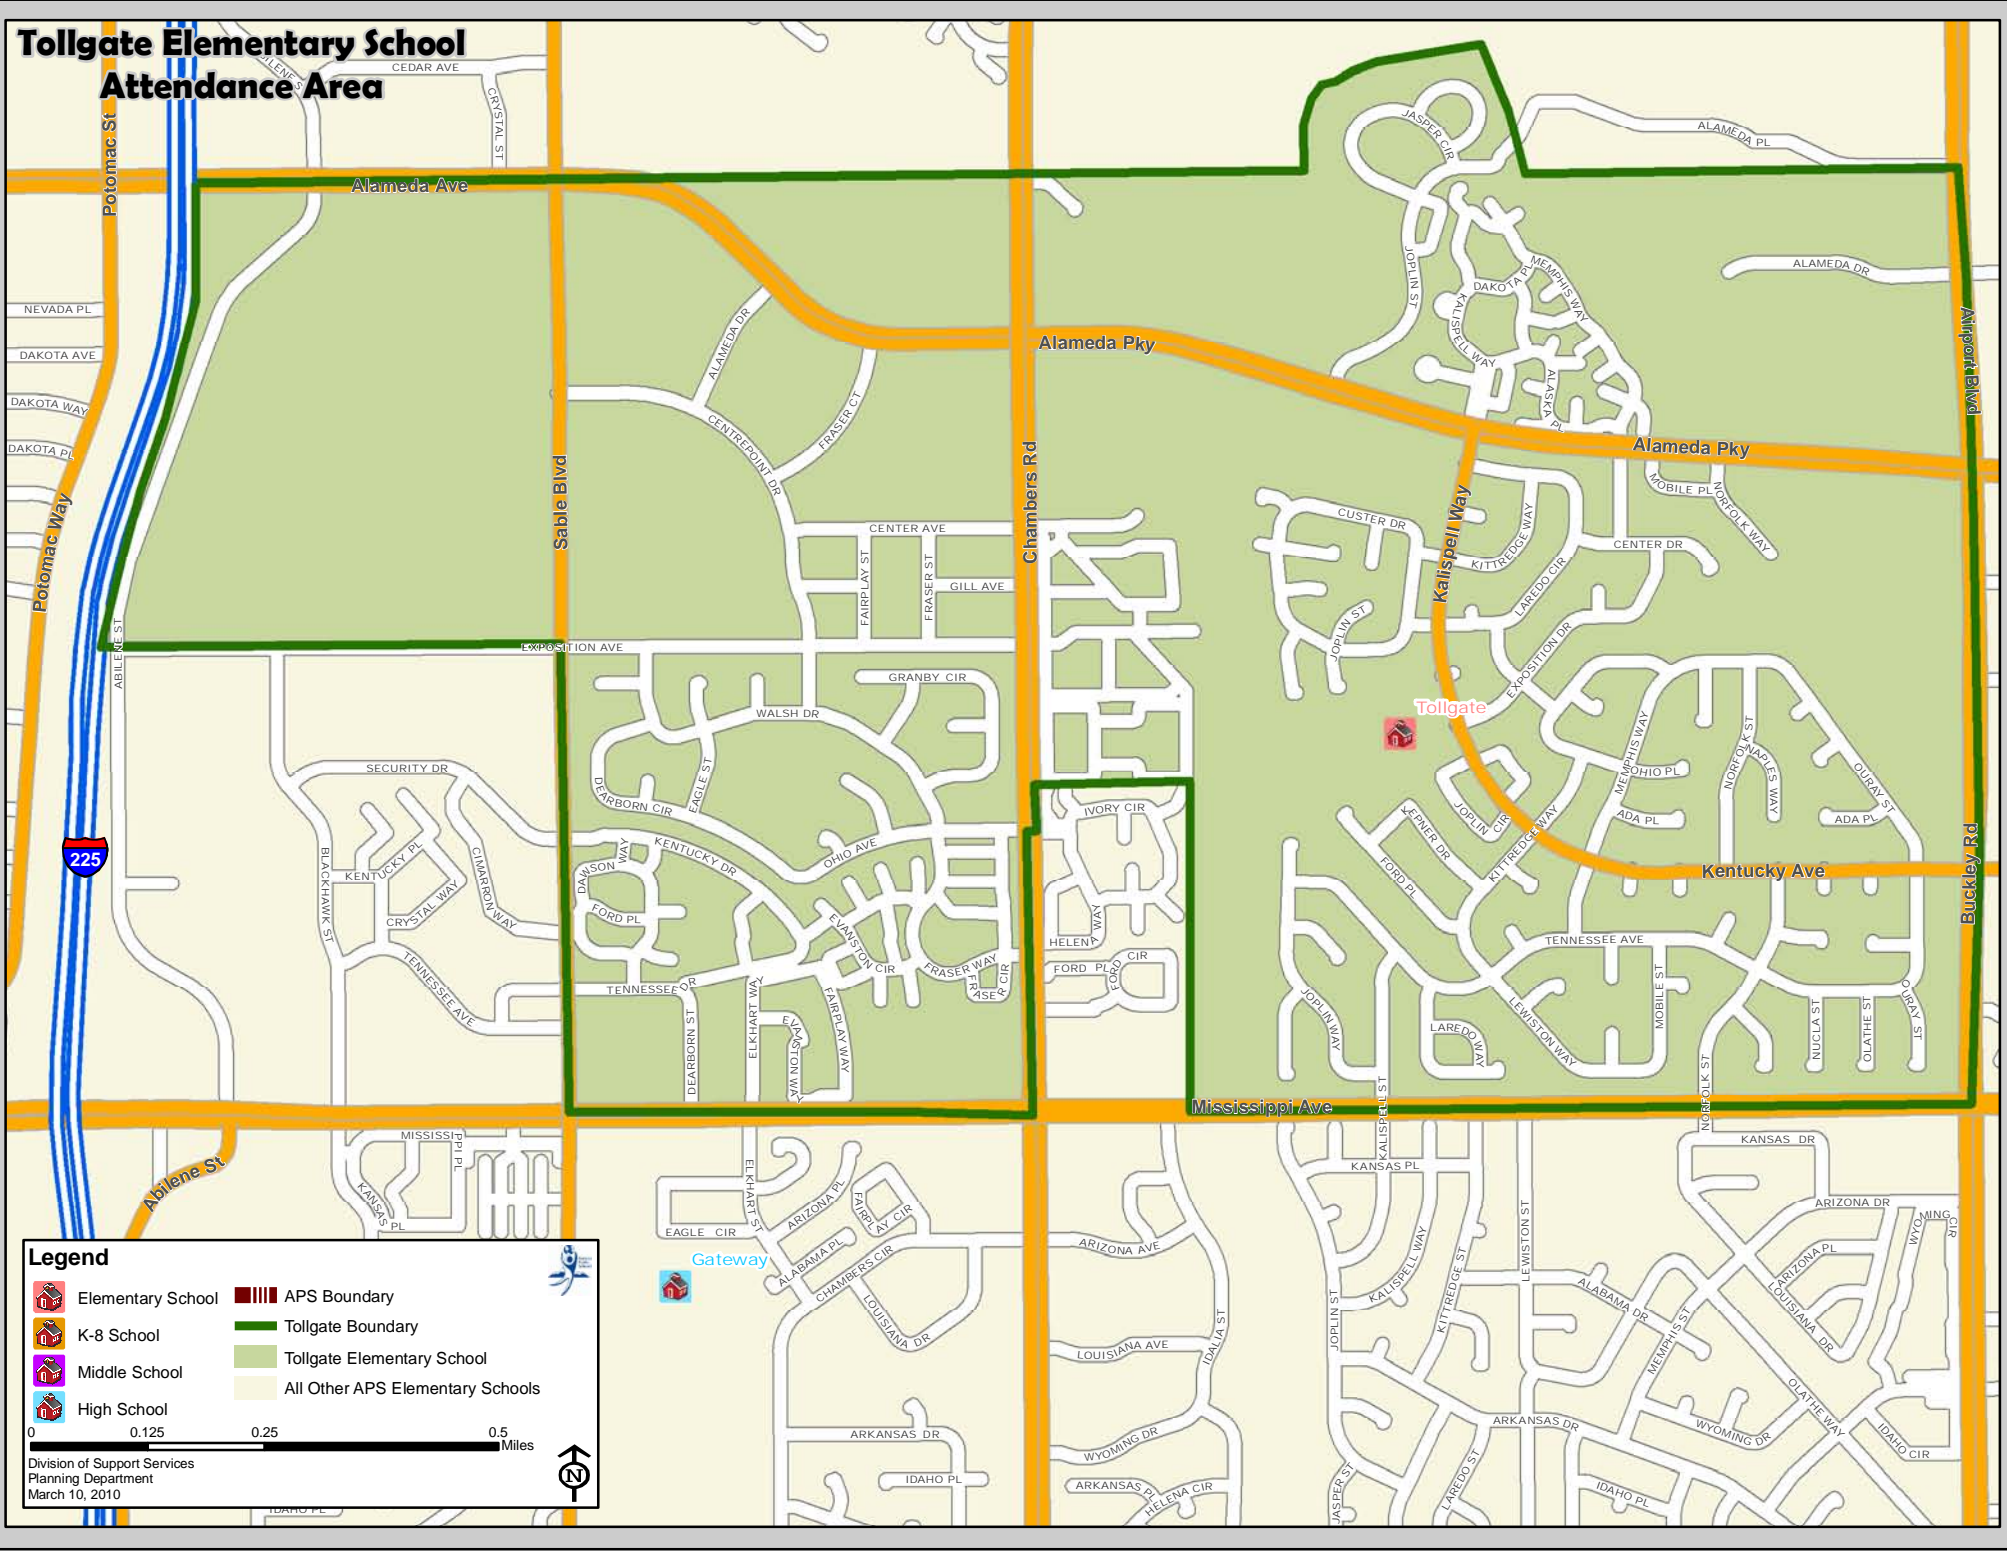

Tollgate Elementary School Attendance Area

Legend

-  Elementary School
-  K-8 School
-  Middle School
-  High School
-  APS Boundary
-  Tollgate Boundary
-  Tollgate Elementary School
-  All Other APS Elementary Schools

0 0.125 0.25 0.5 Miles

Division of Support Services
 Planning Department
 March 10, 2010