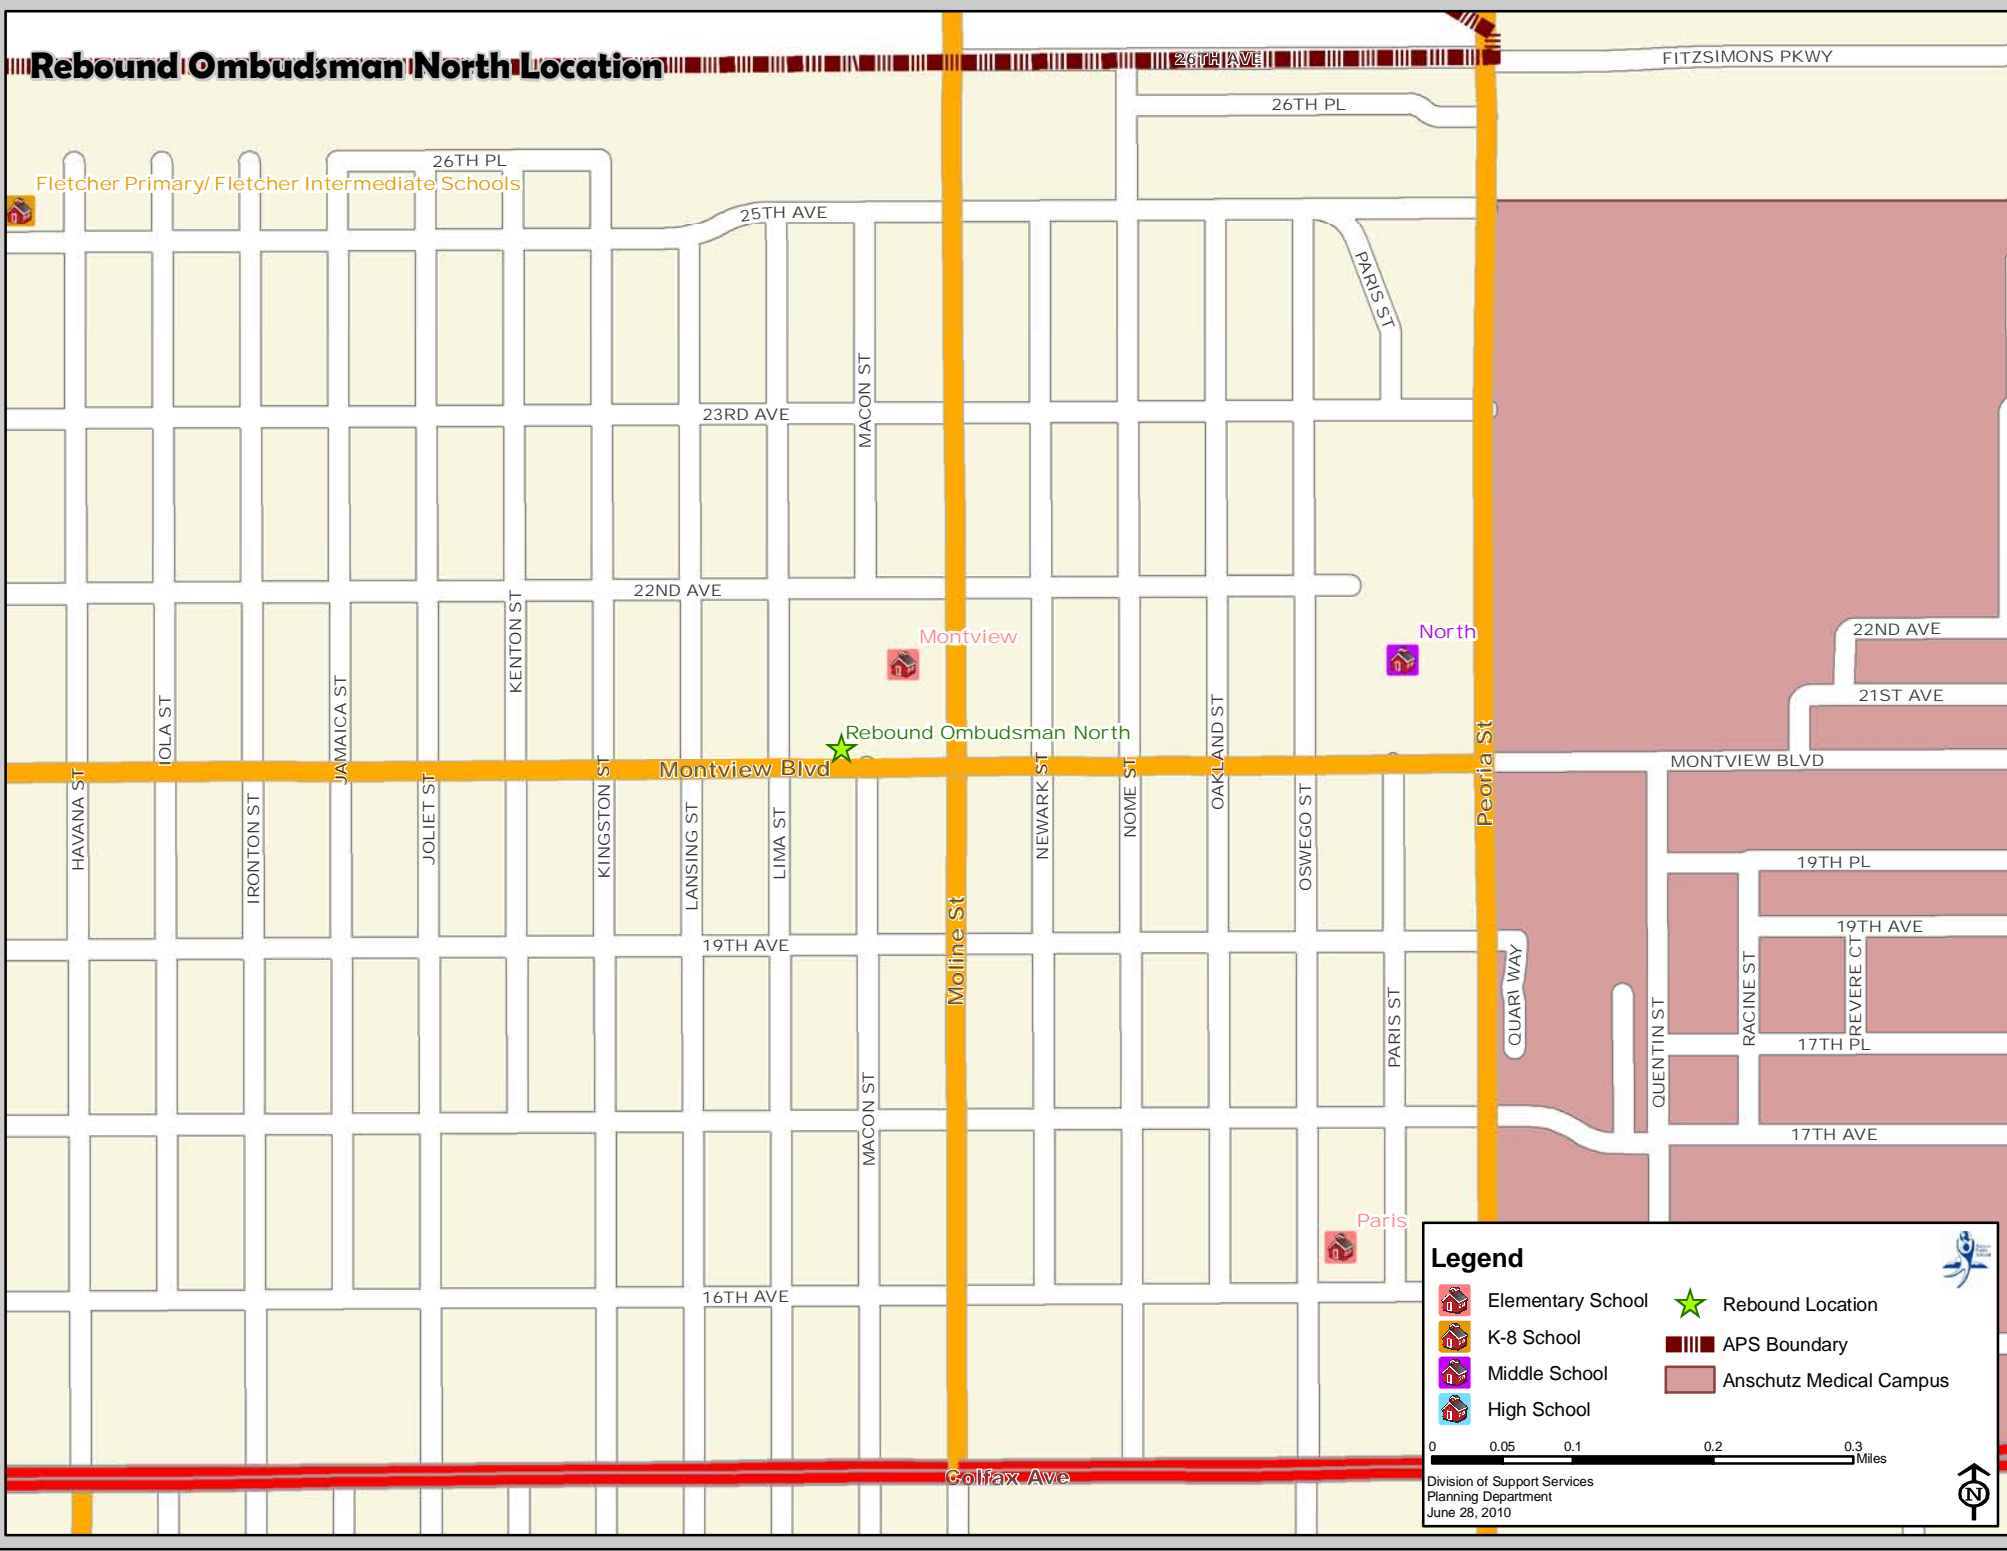

Rebound Ombudsman North Location

Fletcher Primary/ Fletcher Intermediate Schools

Montview

North

Rebound Ombudsman North

Montview Blvd

Moline St

Peoria St

Paris

Colfax Ave

Legend

| | | | |
|---|-------------------|---|-------------------------|
|  | Elementary School |  | Rebound Location |
|  | K-8 School |  | APS Boundary |
|  | Middle School |  | Anschutz Medical Campus |
|  | High School | | |