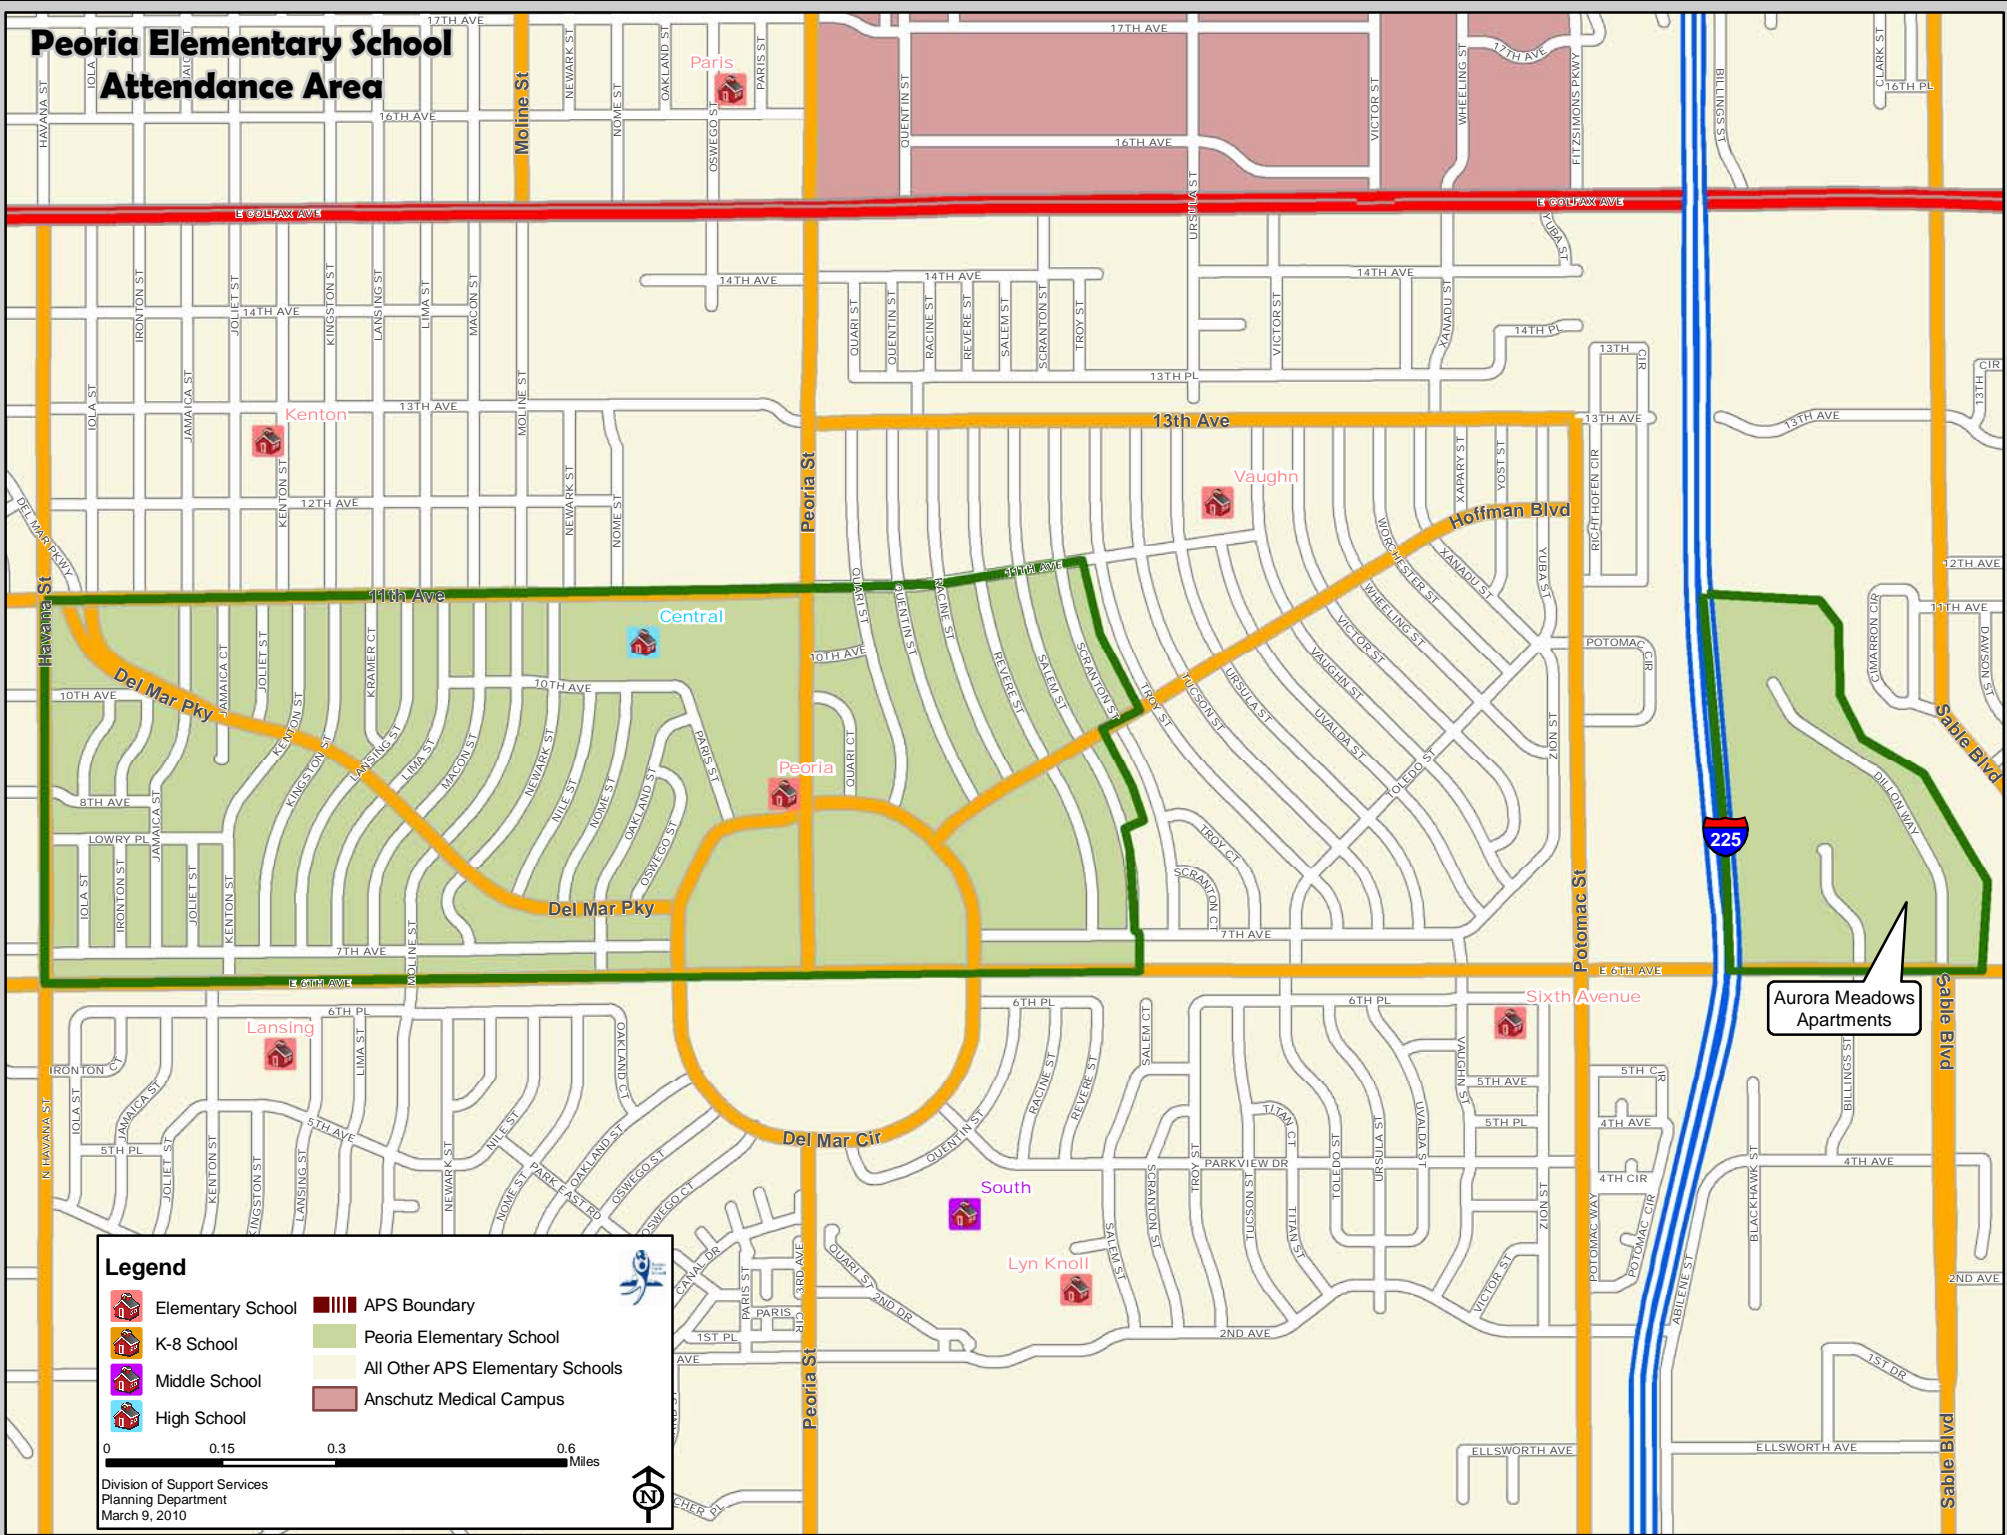

Peoria Elementary School Attendance Area

Legend

-  Elementary School
-  K-8 School
-  Middle School
-  High School
-  APS Boundary
-  Peoria Elementary School
-  All Other APS Elementary Schools
-  Anschutz Medical Campus

0 0.15 0.3 0.6 Miles

Division of Support Services
 Planning Department
 March 9, 2010

Aurora Meadows Apartments