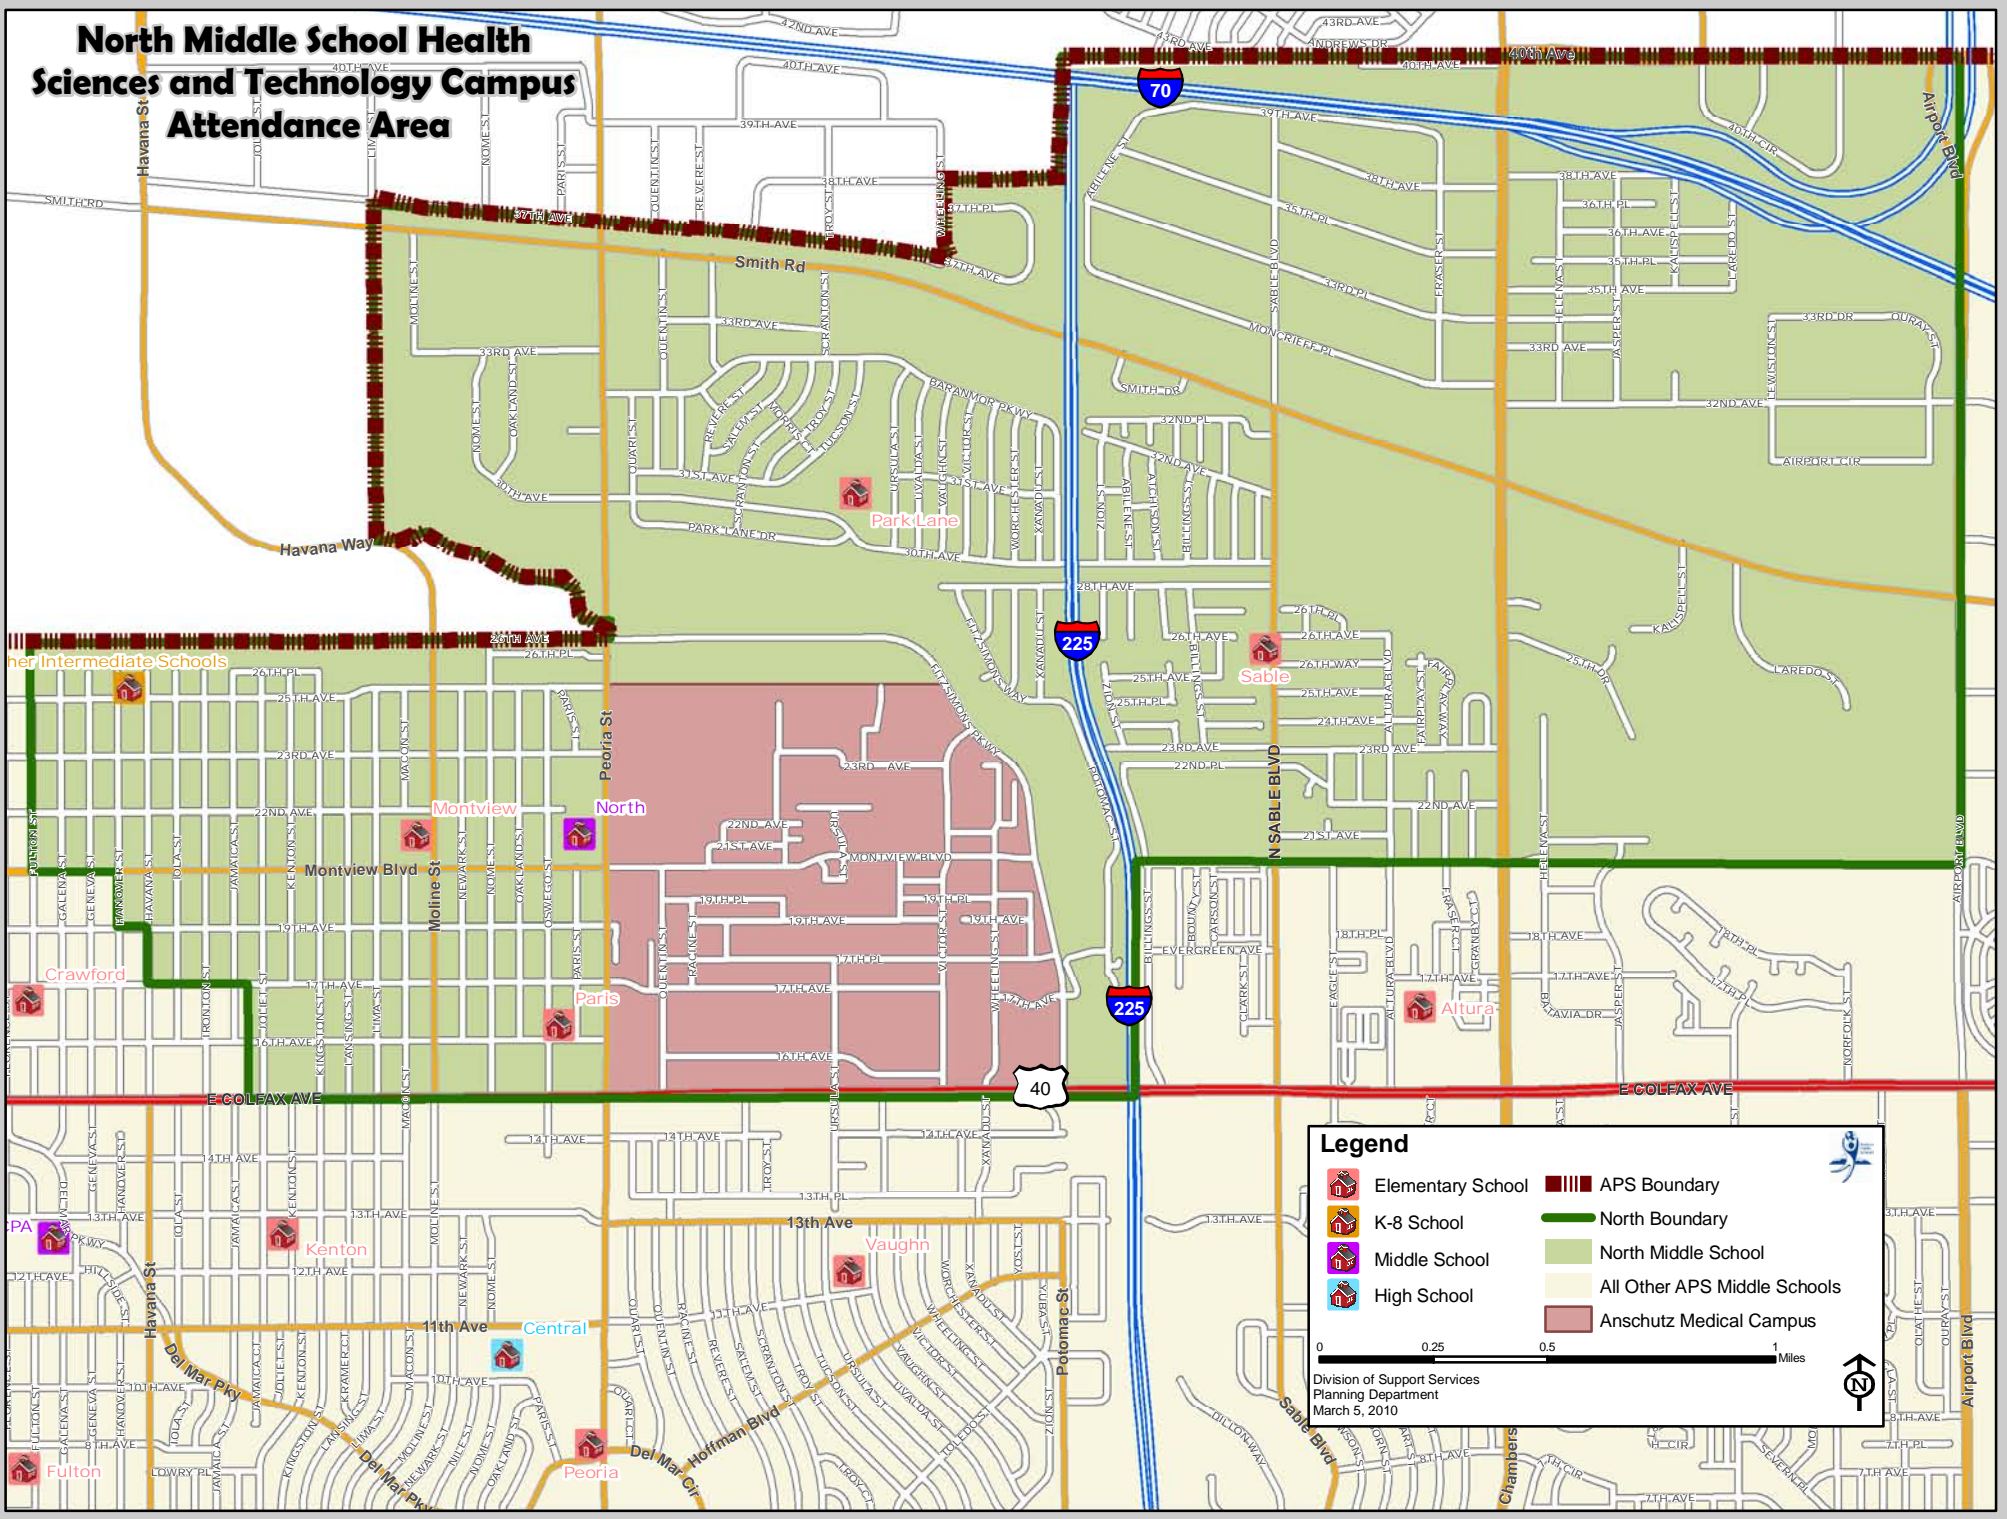

North Middle School Health Sciences and Technology Campus Attendance Area

Legend

- Elementary School
- K-8 School
- Middle School
- High School
- APS Boundary
- North Boundary
- North Middle School
- All Other APS Middle Schools
- Anschutz Medical Campus

0 0.25 0.5 1 Miles

Division of Support Services
Planning Department
March 5, 2010