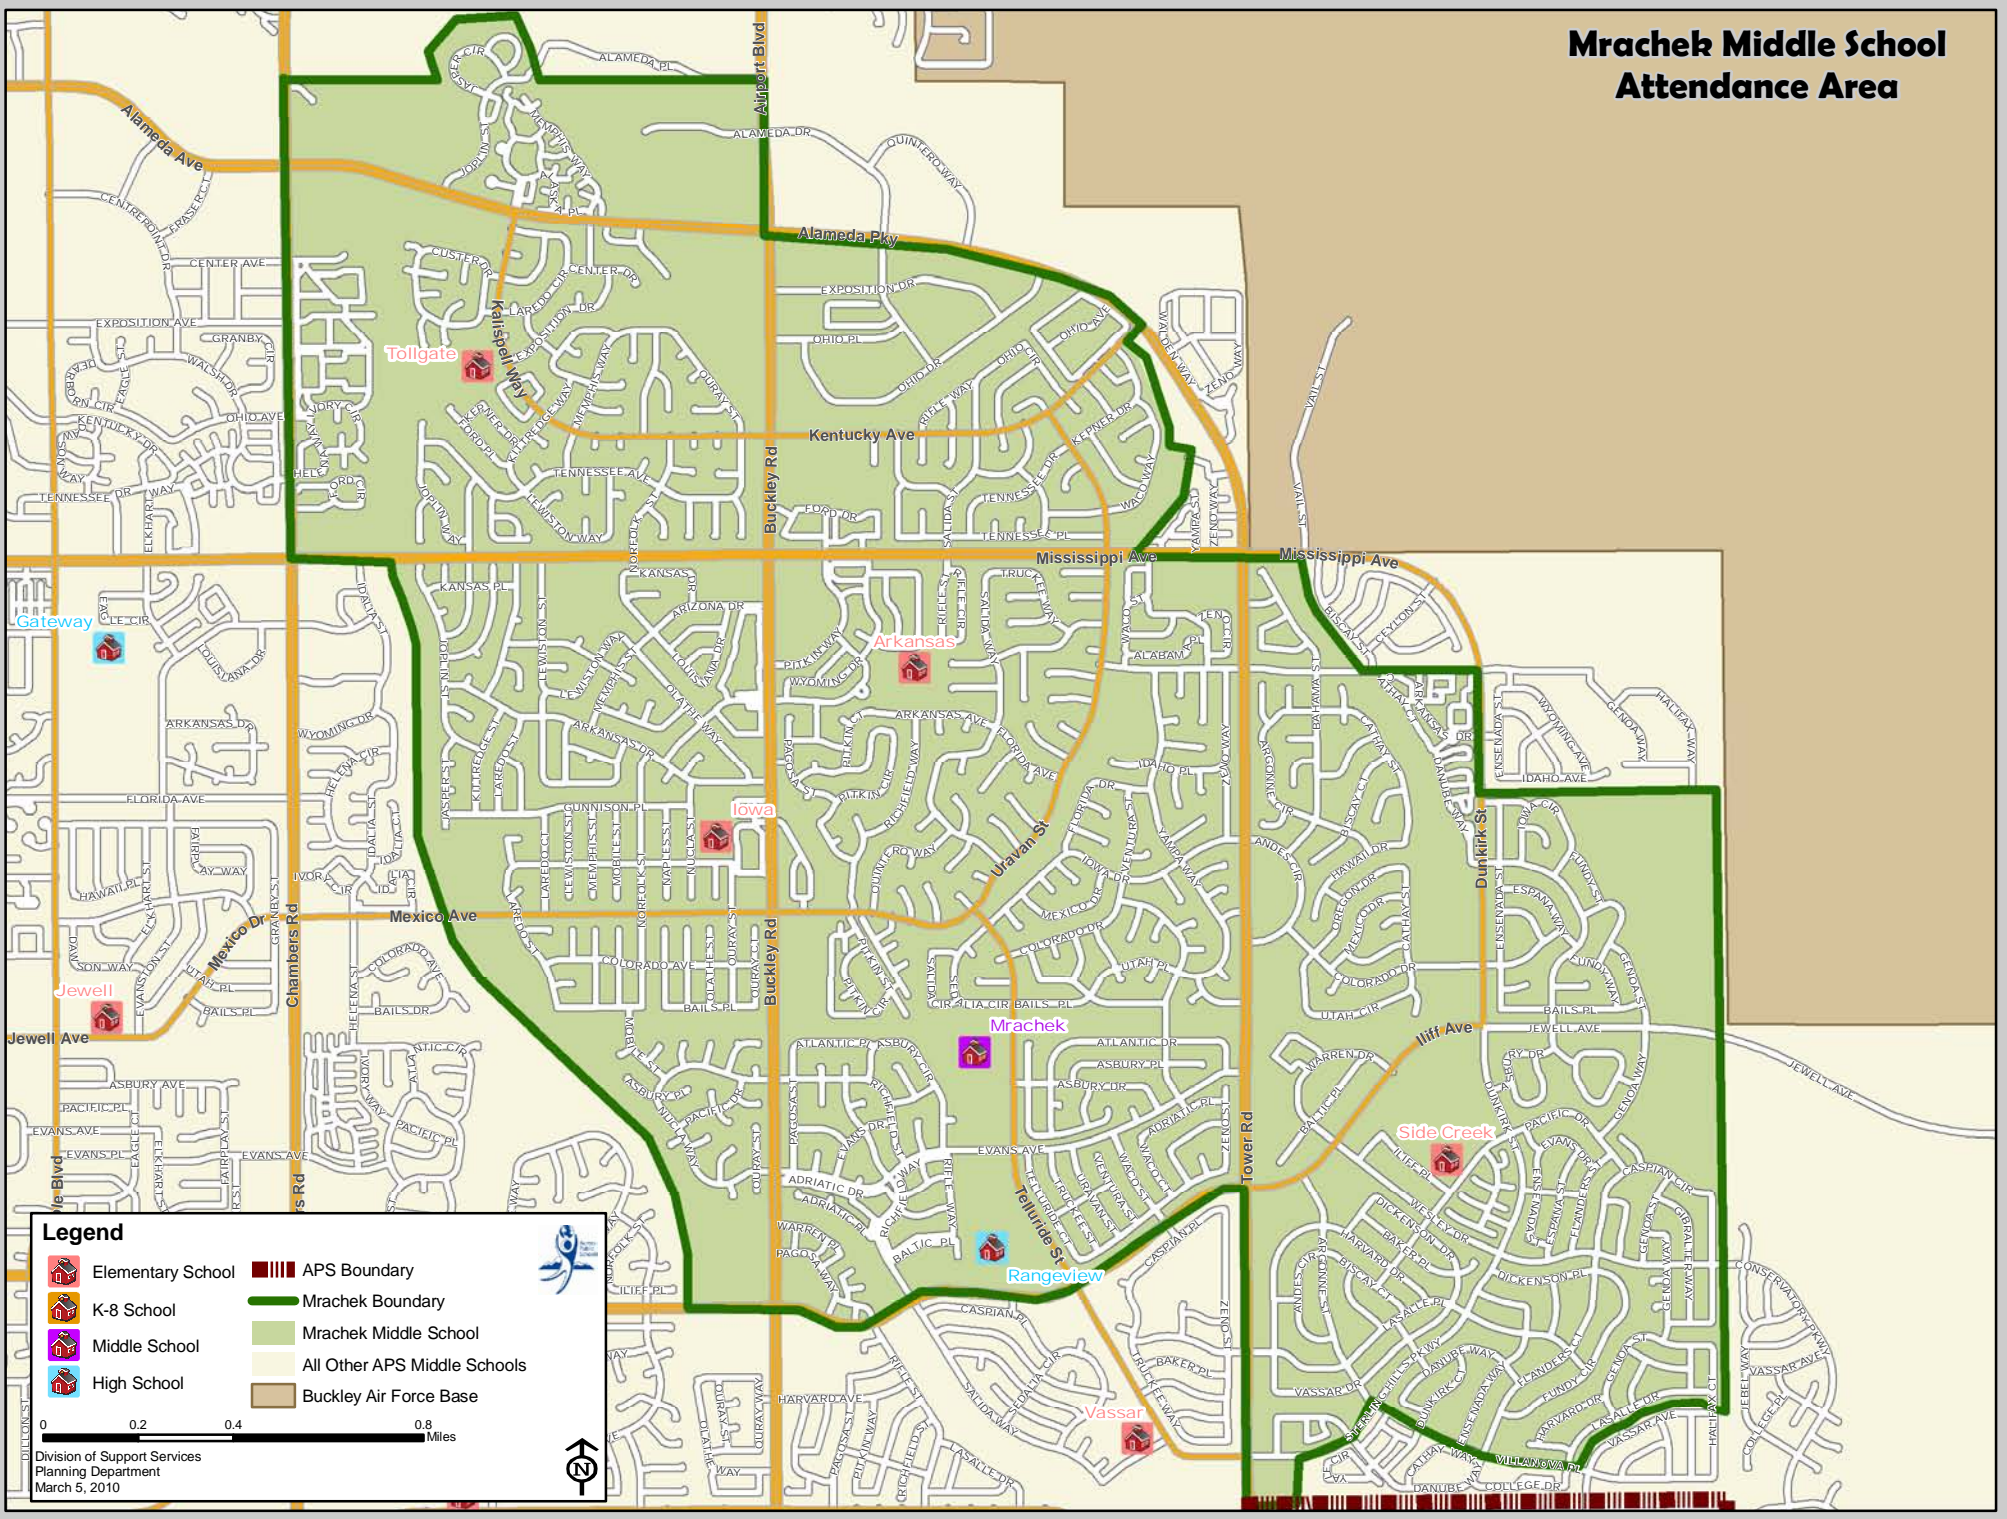

# Mrachek Middle School Attendance Area

**Legend**

- Elementary School
- K-8 School
- Middle School
- High School
- APS Boundary
- Mrachek Boundary
- Mrachek Middle School
- All Other APS Middle Schools
- Buckley Air Force Base

0 0.2 0.4 0.8 Miles

Division of Support Services  
Planning Department  
March 5, 2010