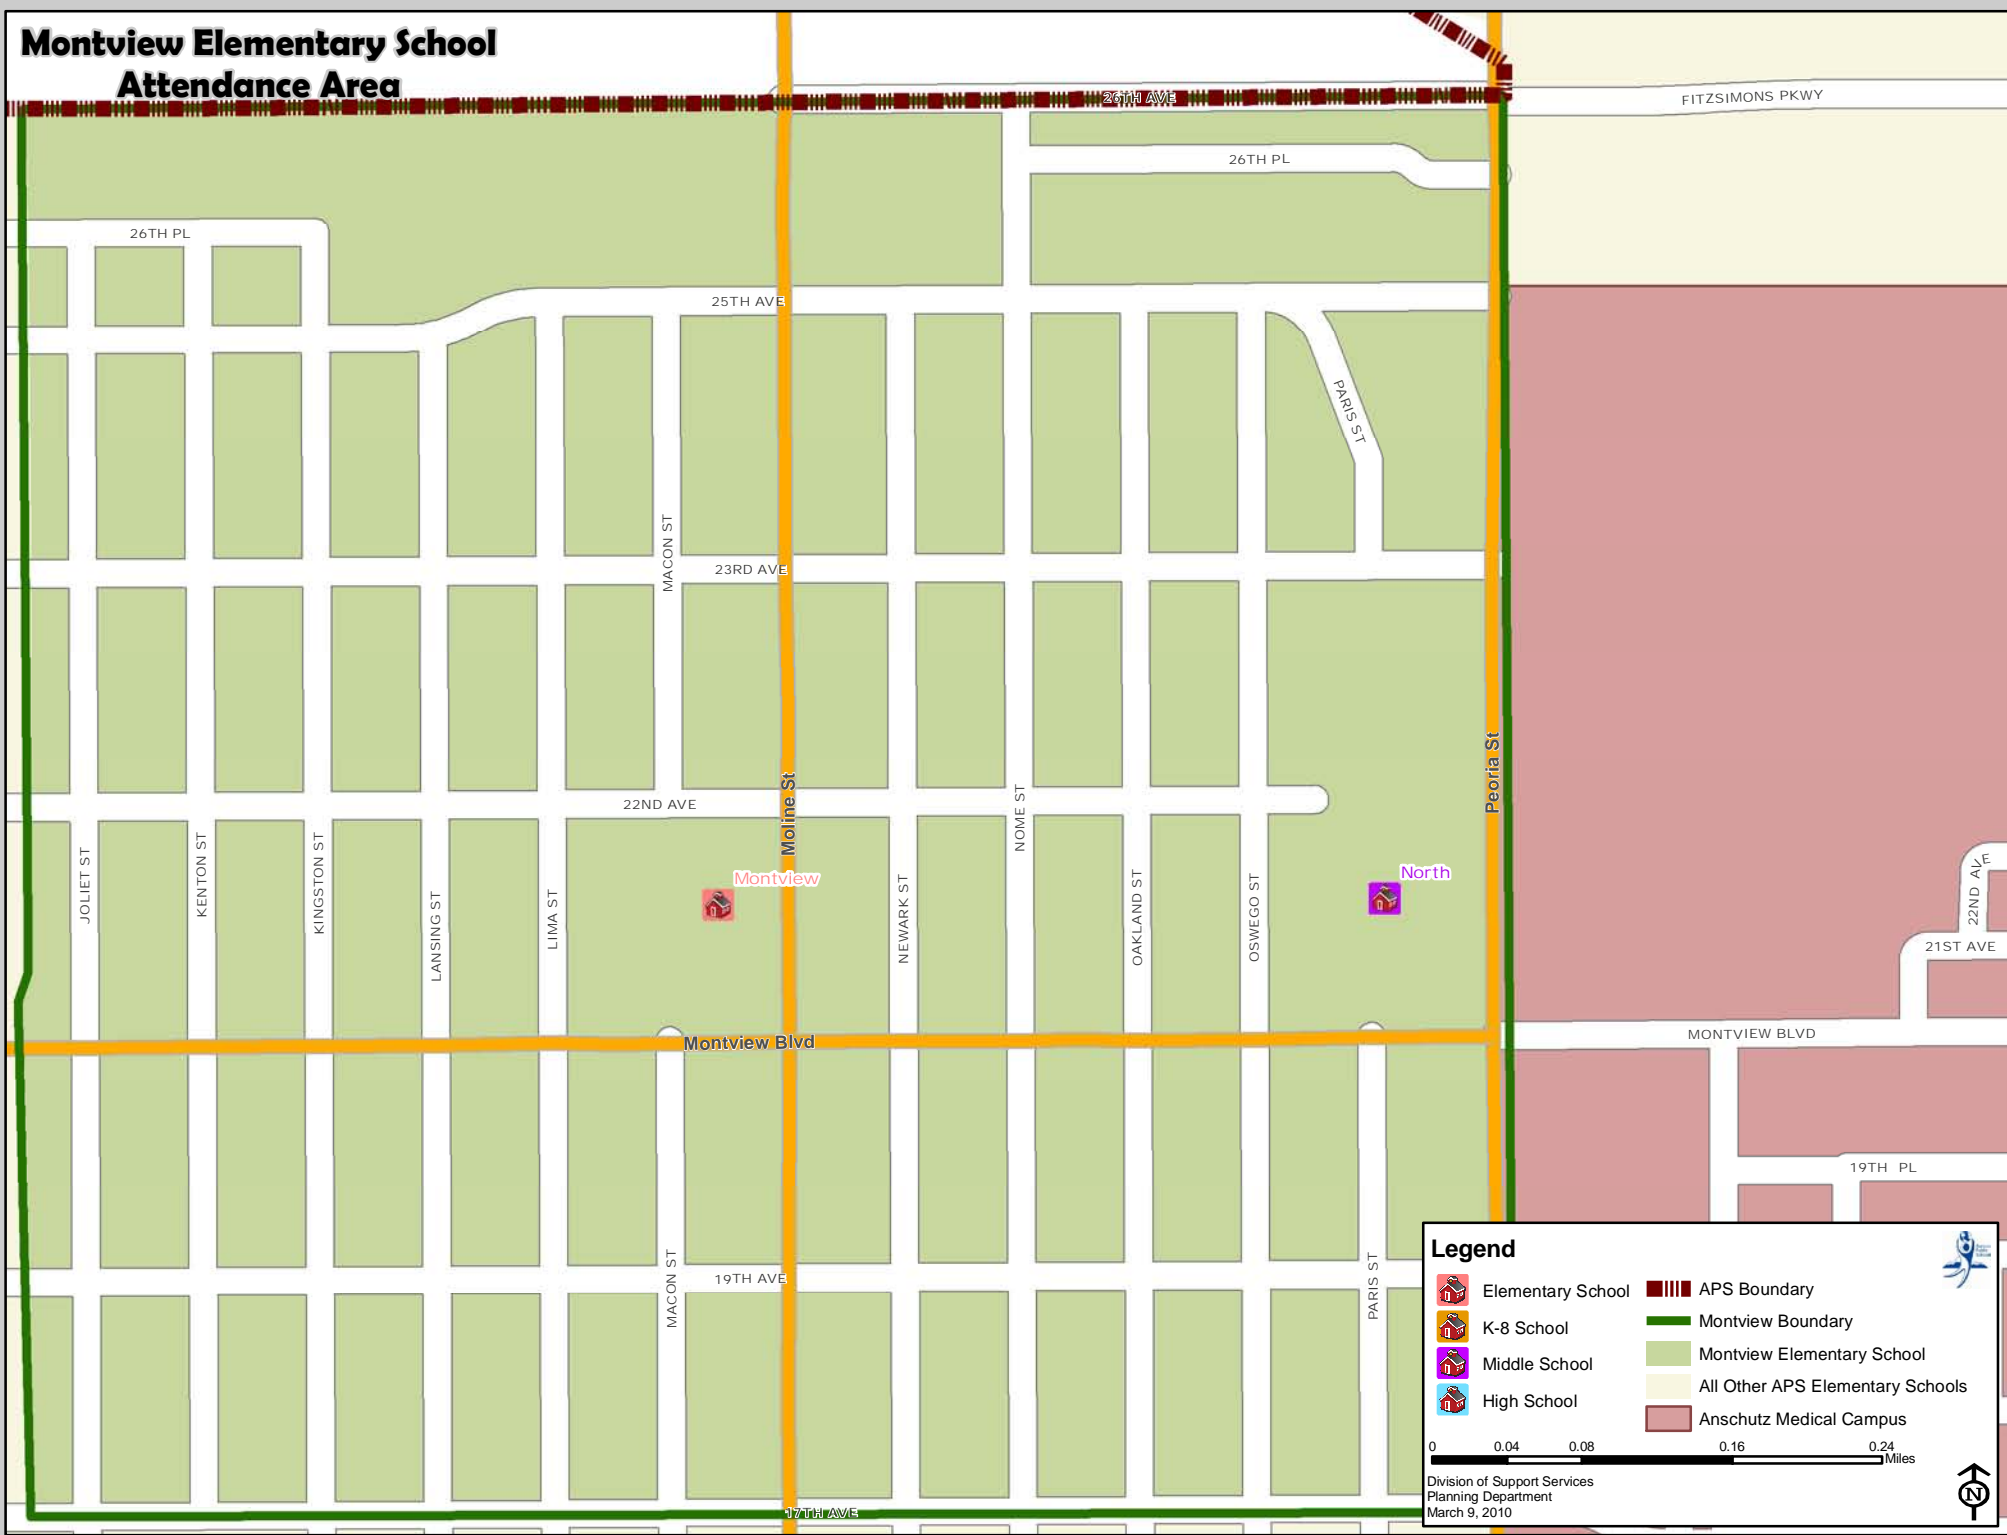

# Montview Elementary School Attendance Area

**Legend**

	Elementary School		APS Boundary
	K-8 School		Montview Boundary
	Middle School		Montview Elementary School
	High School		All Other APS Elementary Schools
			Anschutz Medical Campus

0 0.04 0.08 0.16 0.24 Miles

Division of Support Services  
 Planning Department  
 March 9, 2010