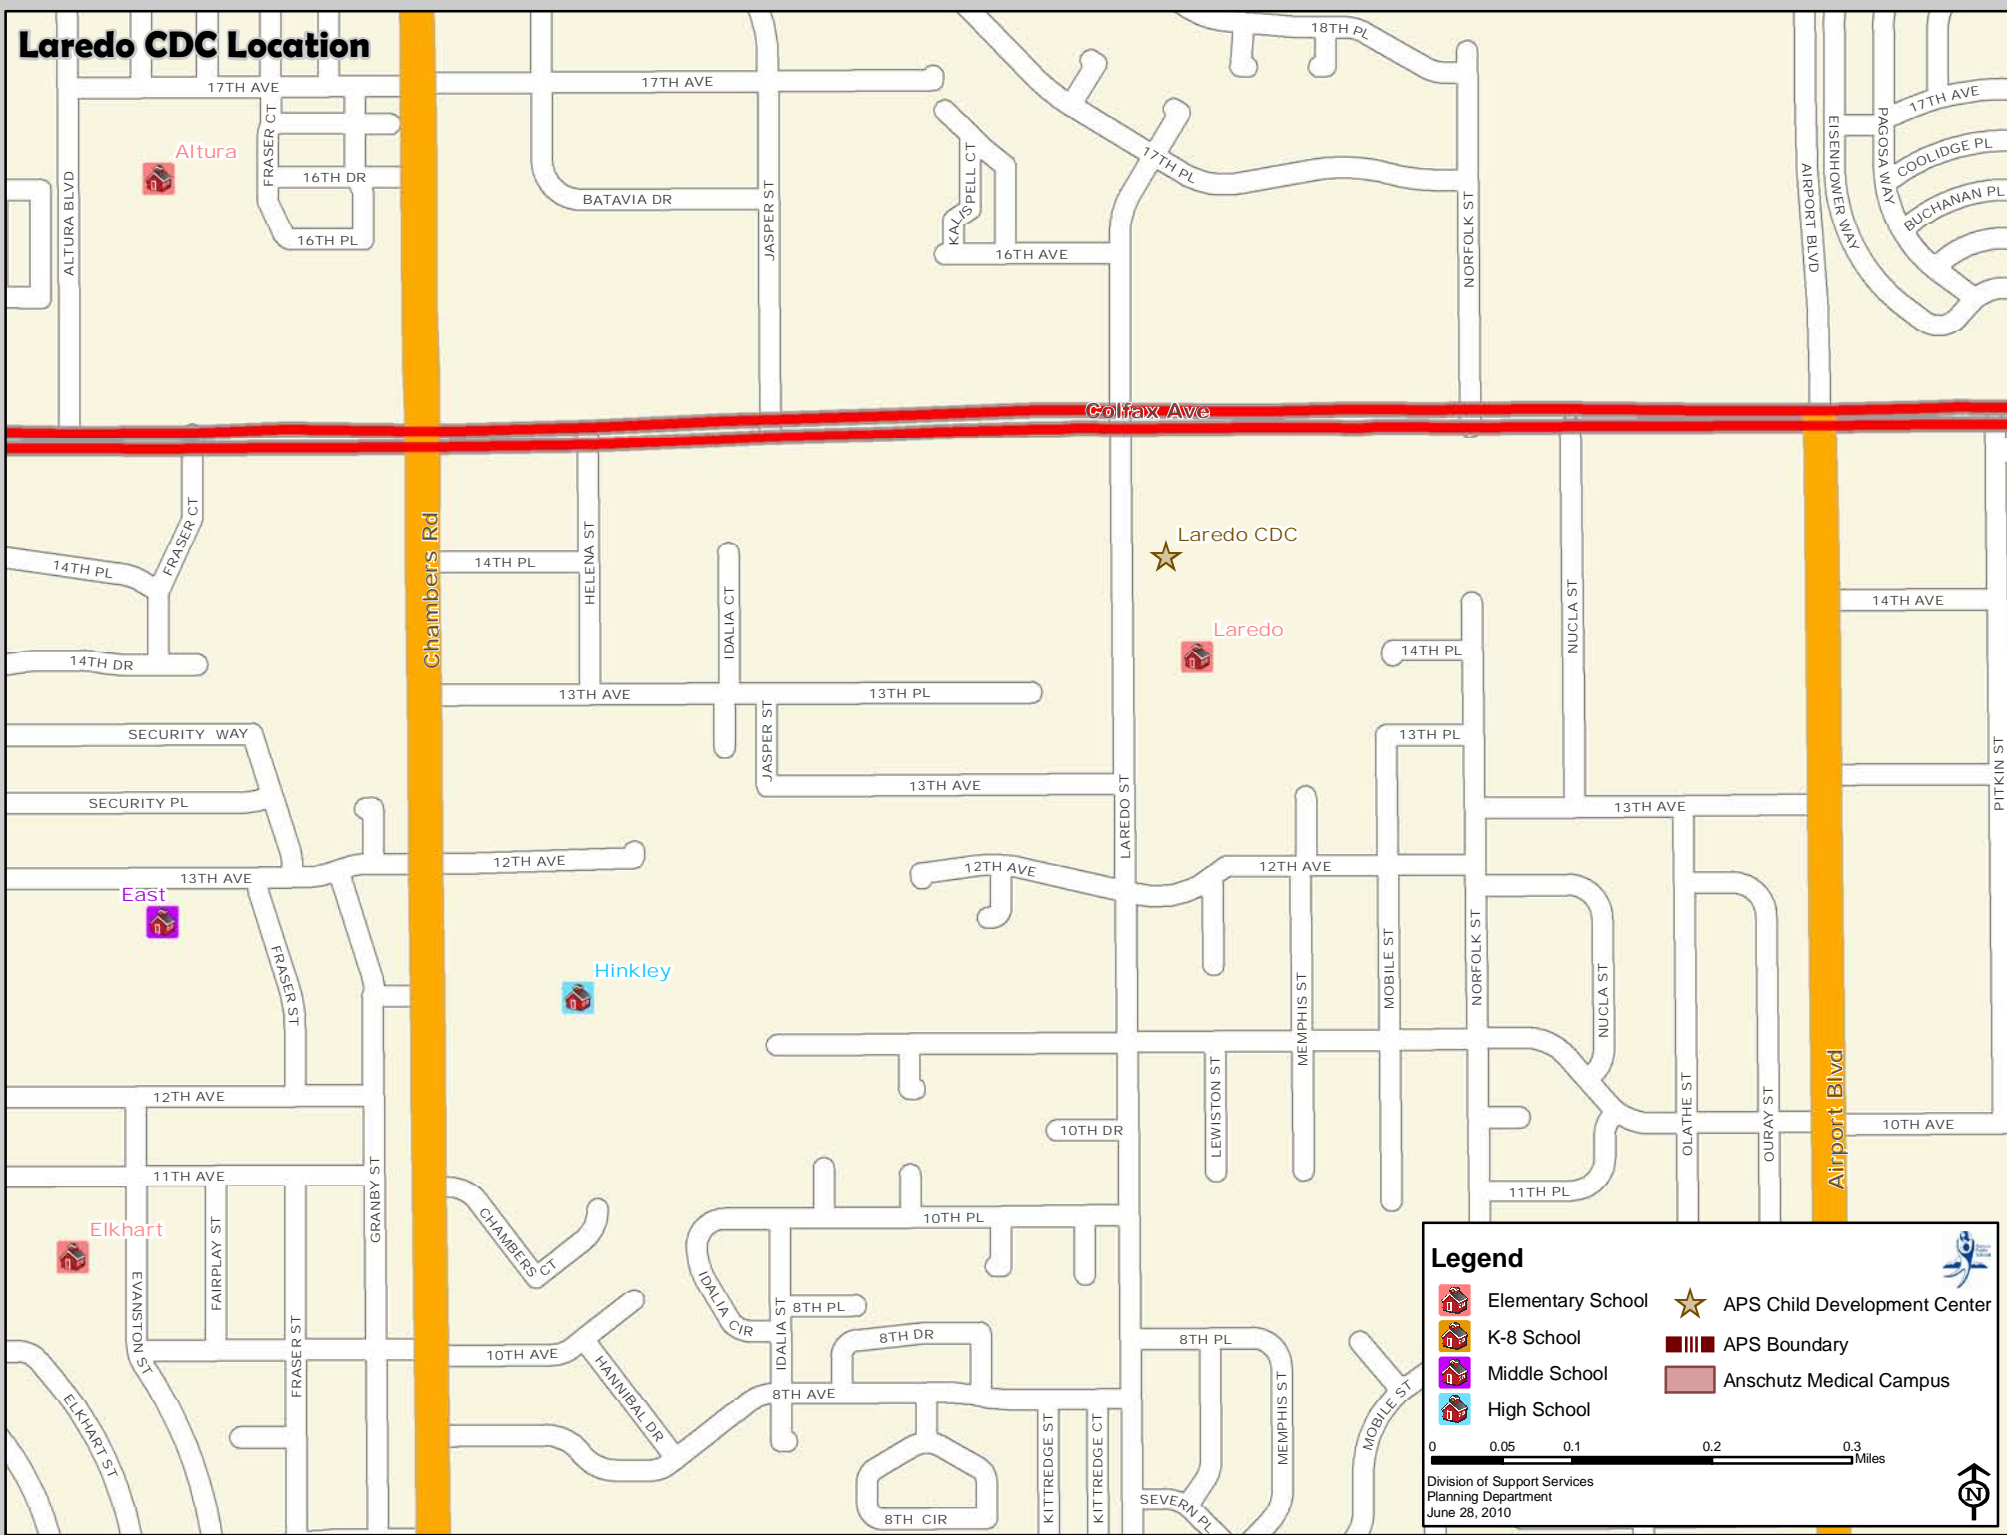

Laredo CDC Location

Legend

	Elementary School		APS Child Development Center
	K-8 School		APS Boundary
	Middle School		Anschutz Medical Campus
	High School		

0 0.05 0.1 0.2 0.3 Miles

Division of Support Services
Planning Department
June 28, 2010