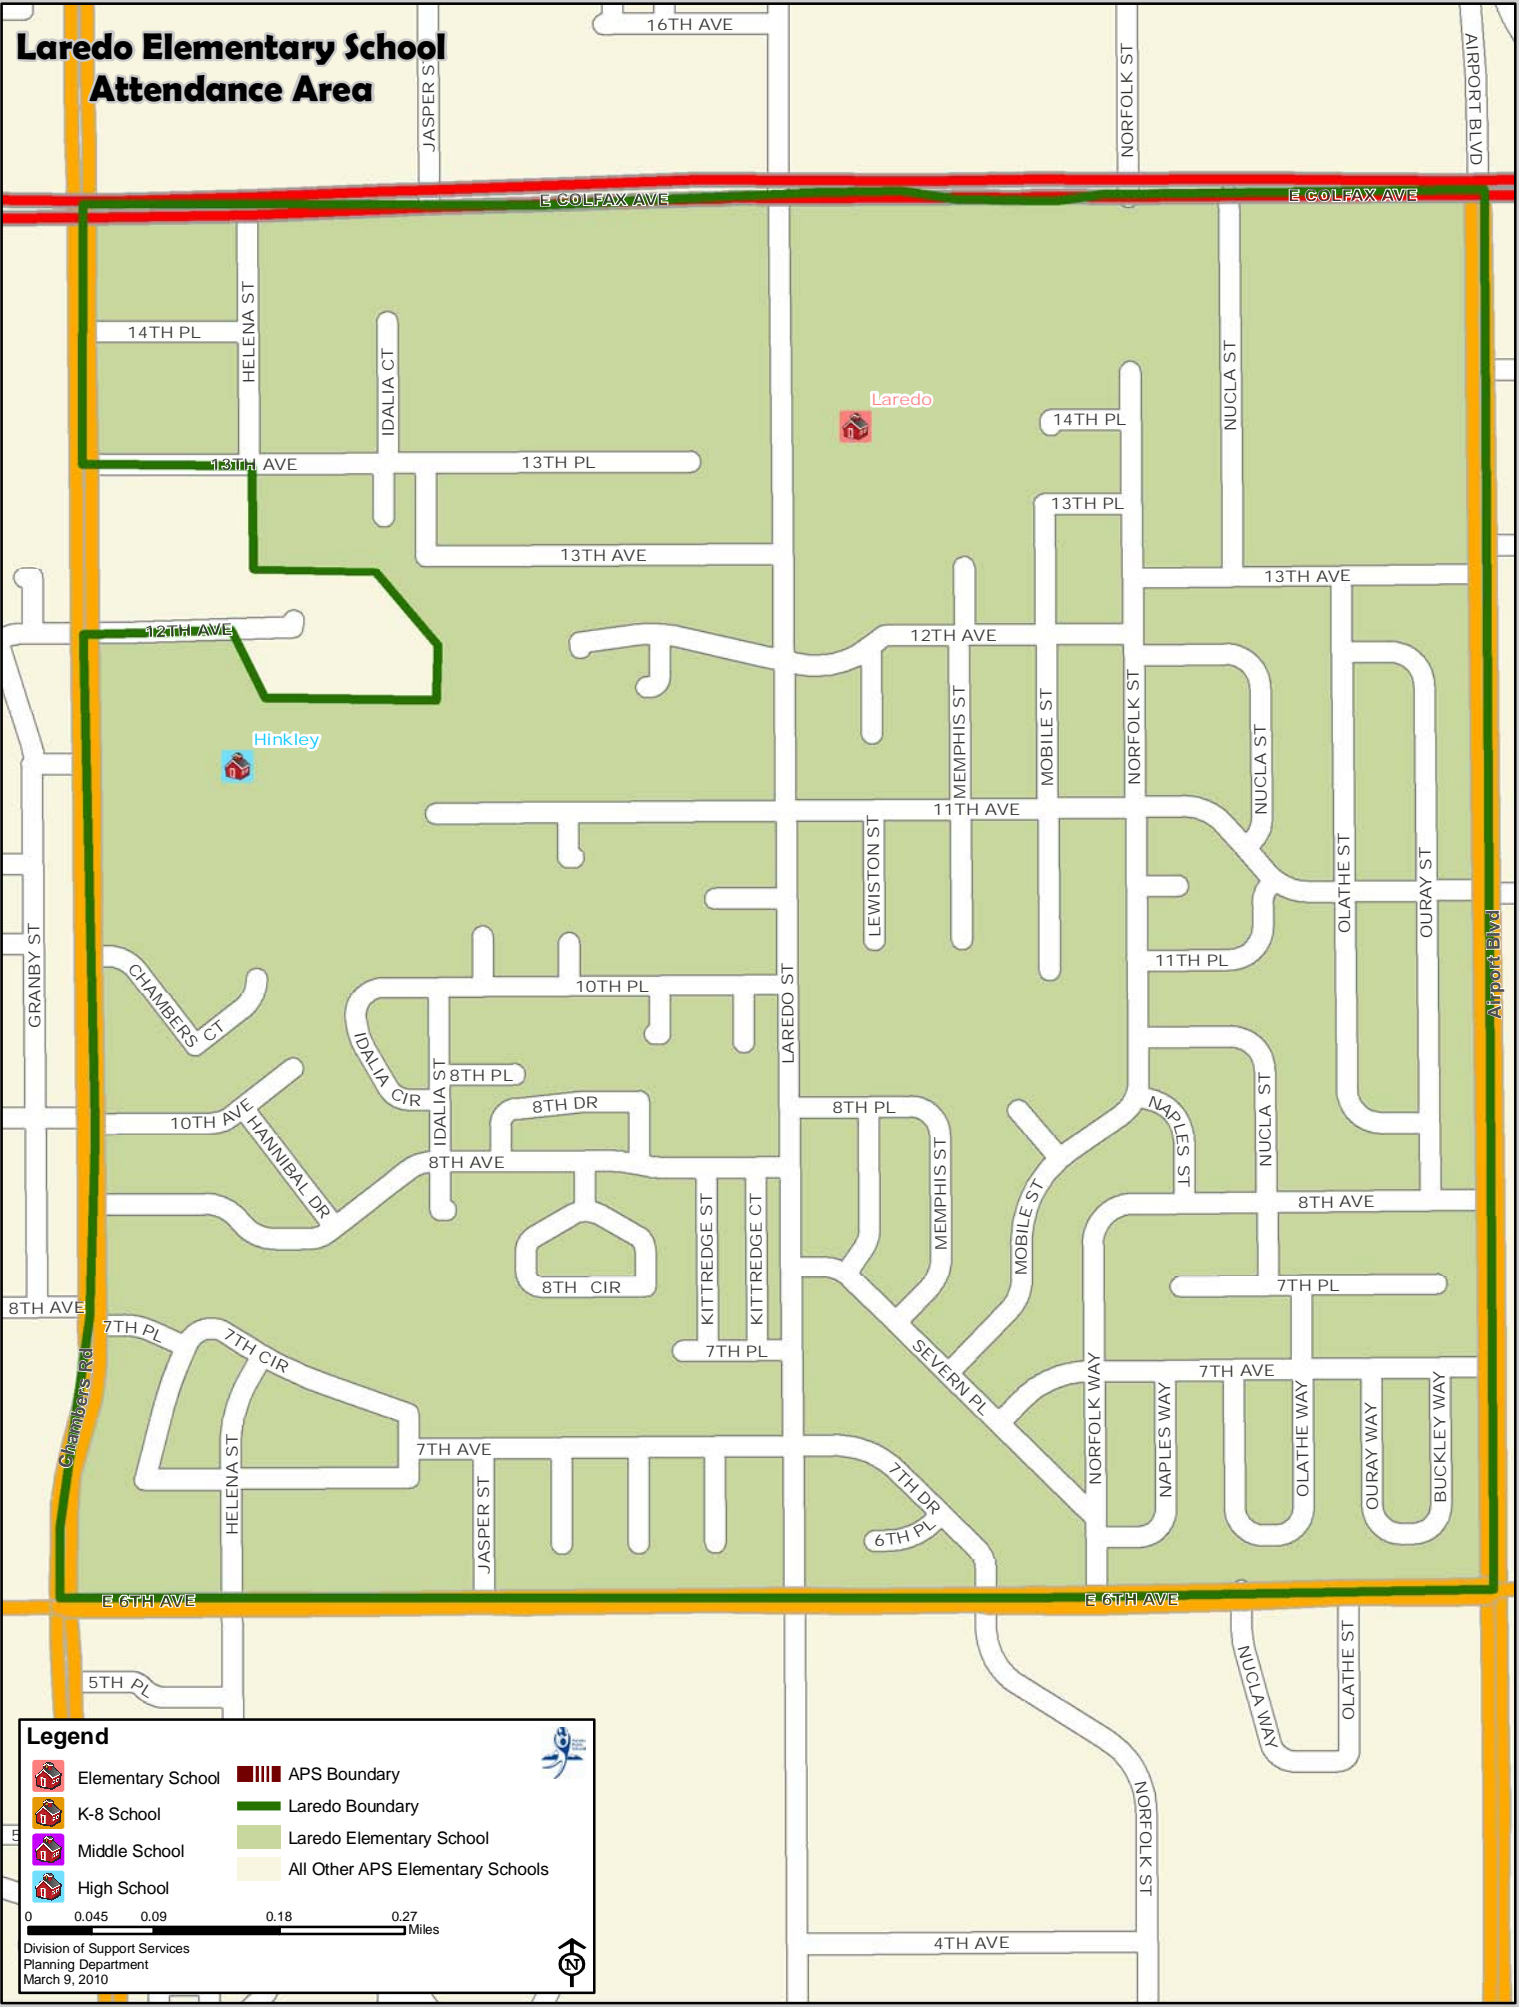

Laredo Elementary School Attendance Area

Legend

- Elementary School
- K-8 School
- Middle School
- High School
- APS Boundary
- Laredo Boundary
- Laredo Elementary School
- All Other APS Elementary Schools

0 0.045 0.09 0.18 0.27 Miles

Division of Support Services
 Planning Department
 March 9, 2010