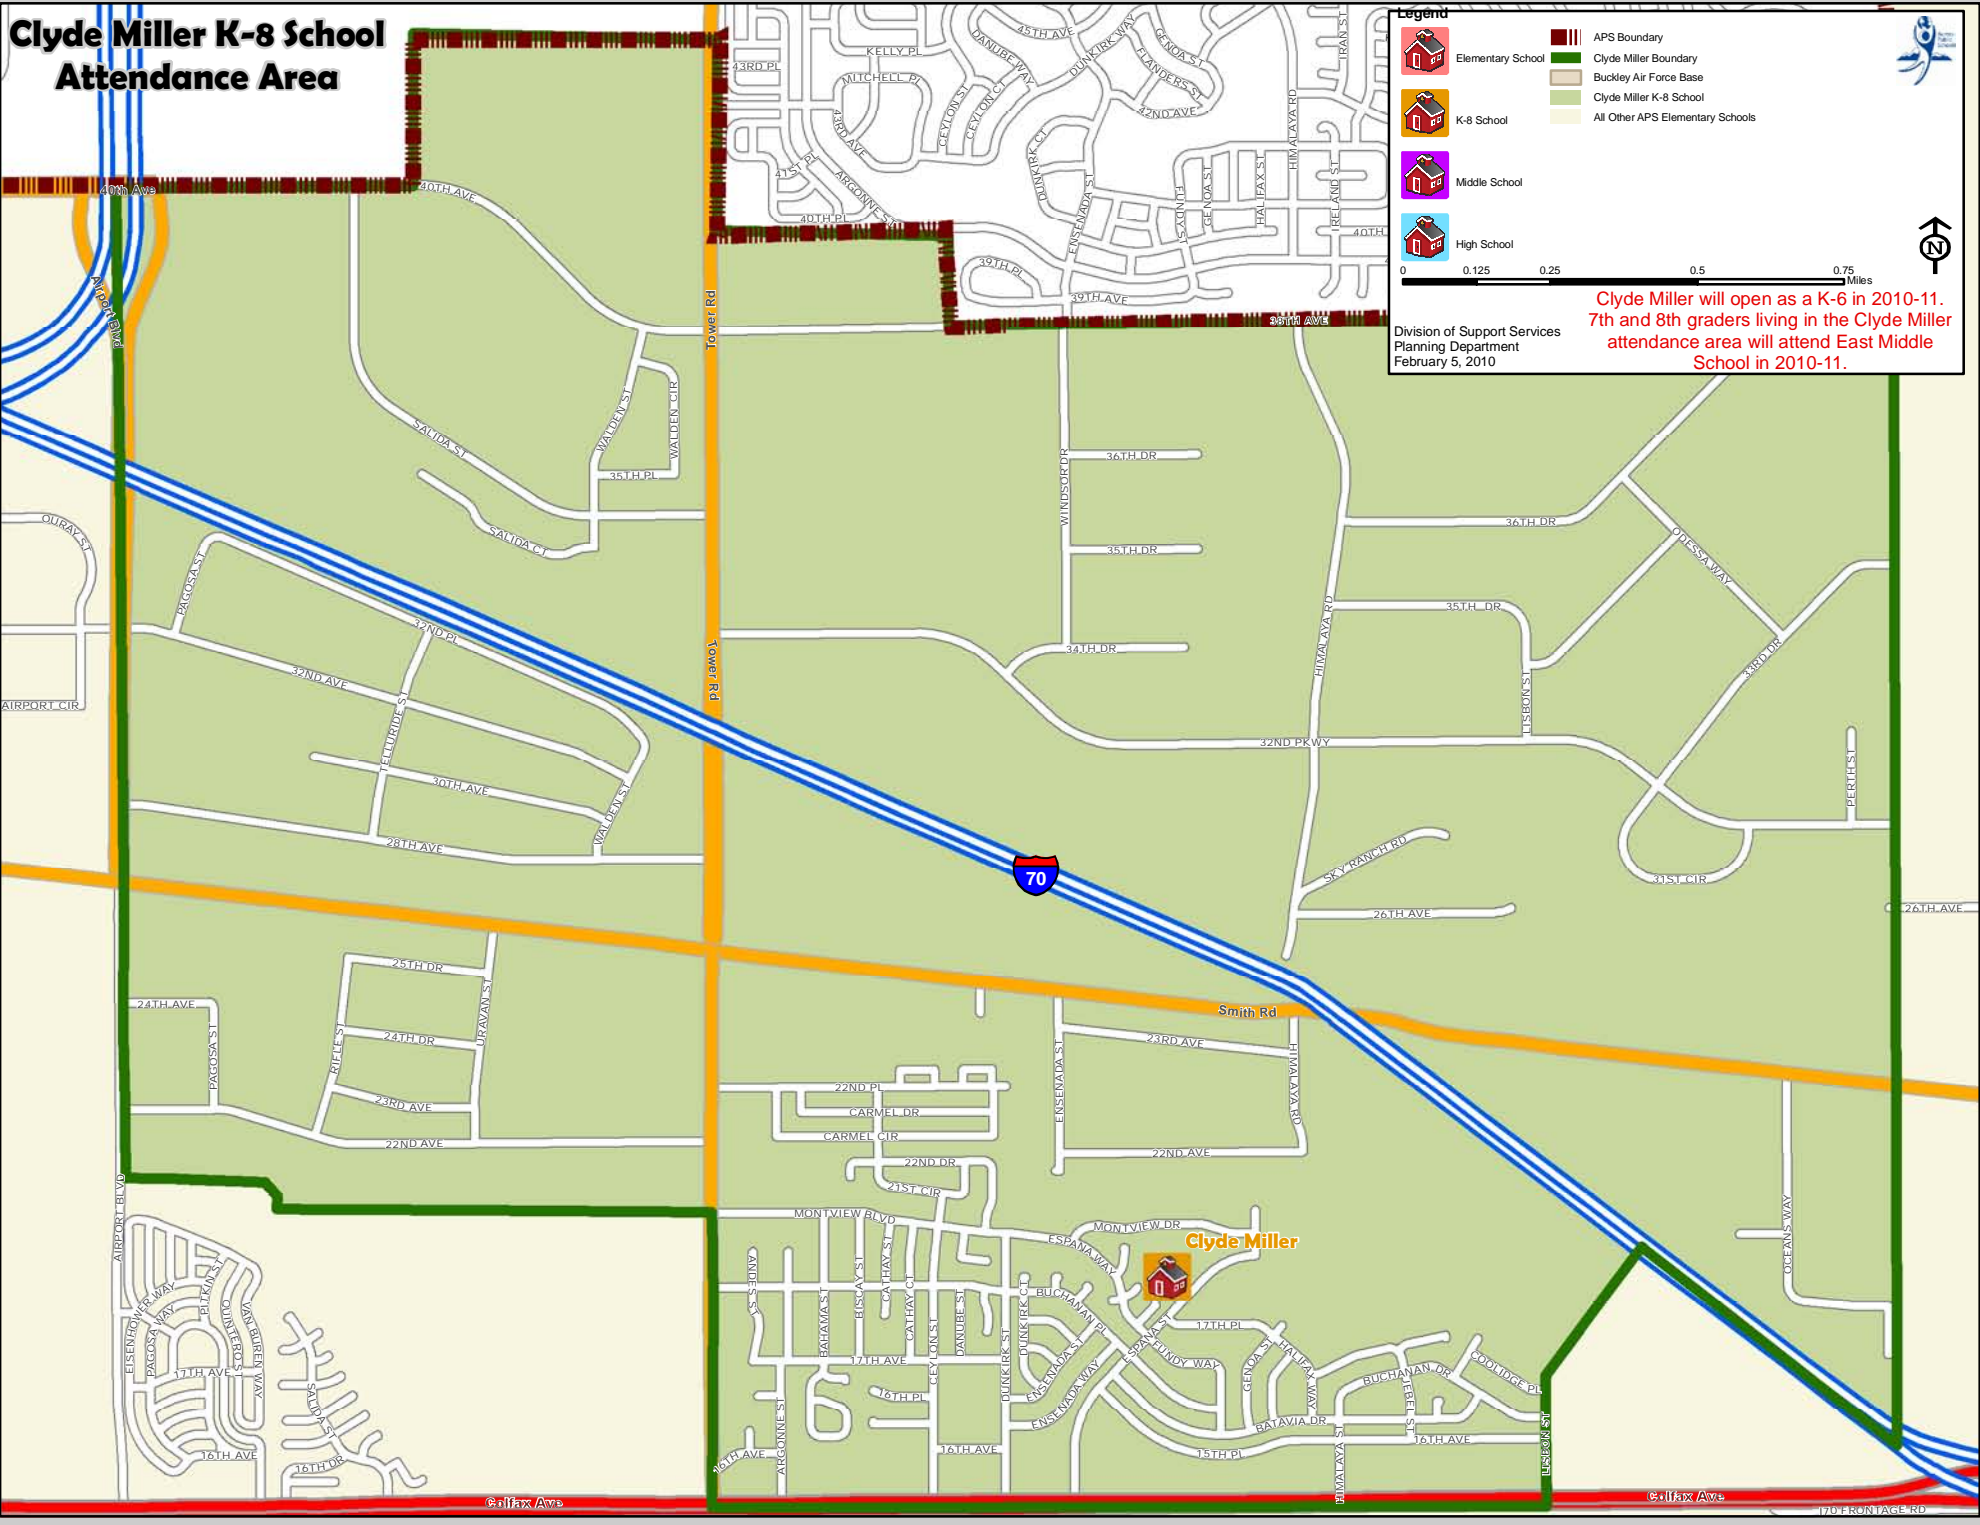

Clyde Miller K-8 School Attendance Area

Legend

- APS Boundary
- Clyde Miller Boundary
- Buckley Air Force Base
- Clyde Miller K-8 School
- All Other APS Elementary Schools
- Elementary School
- K-8 School
- Middle School
- High School

0 0.125 0.25 0.5 0.75 Miles

**Division of Support Services
Planning Department
February 5, 2010**

**Clyde Miller will open as a K-6 in 2010-11.
7th and 8th graders living in the Clyde Miller
attendance area will attend East Middle
School in 2010-11.**