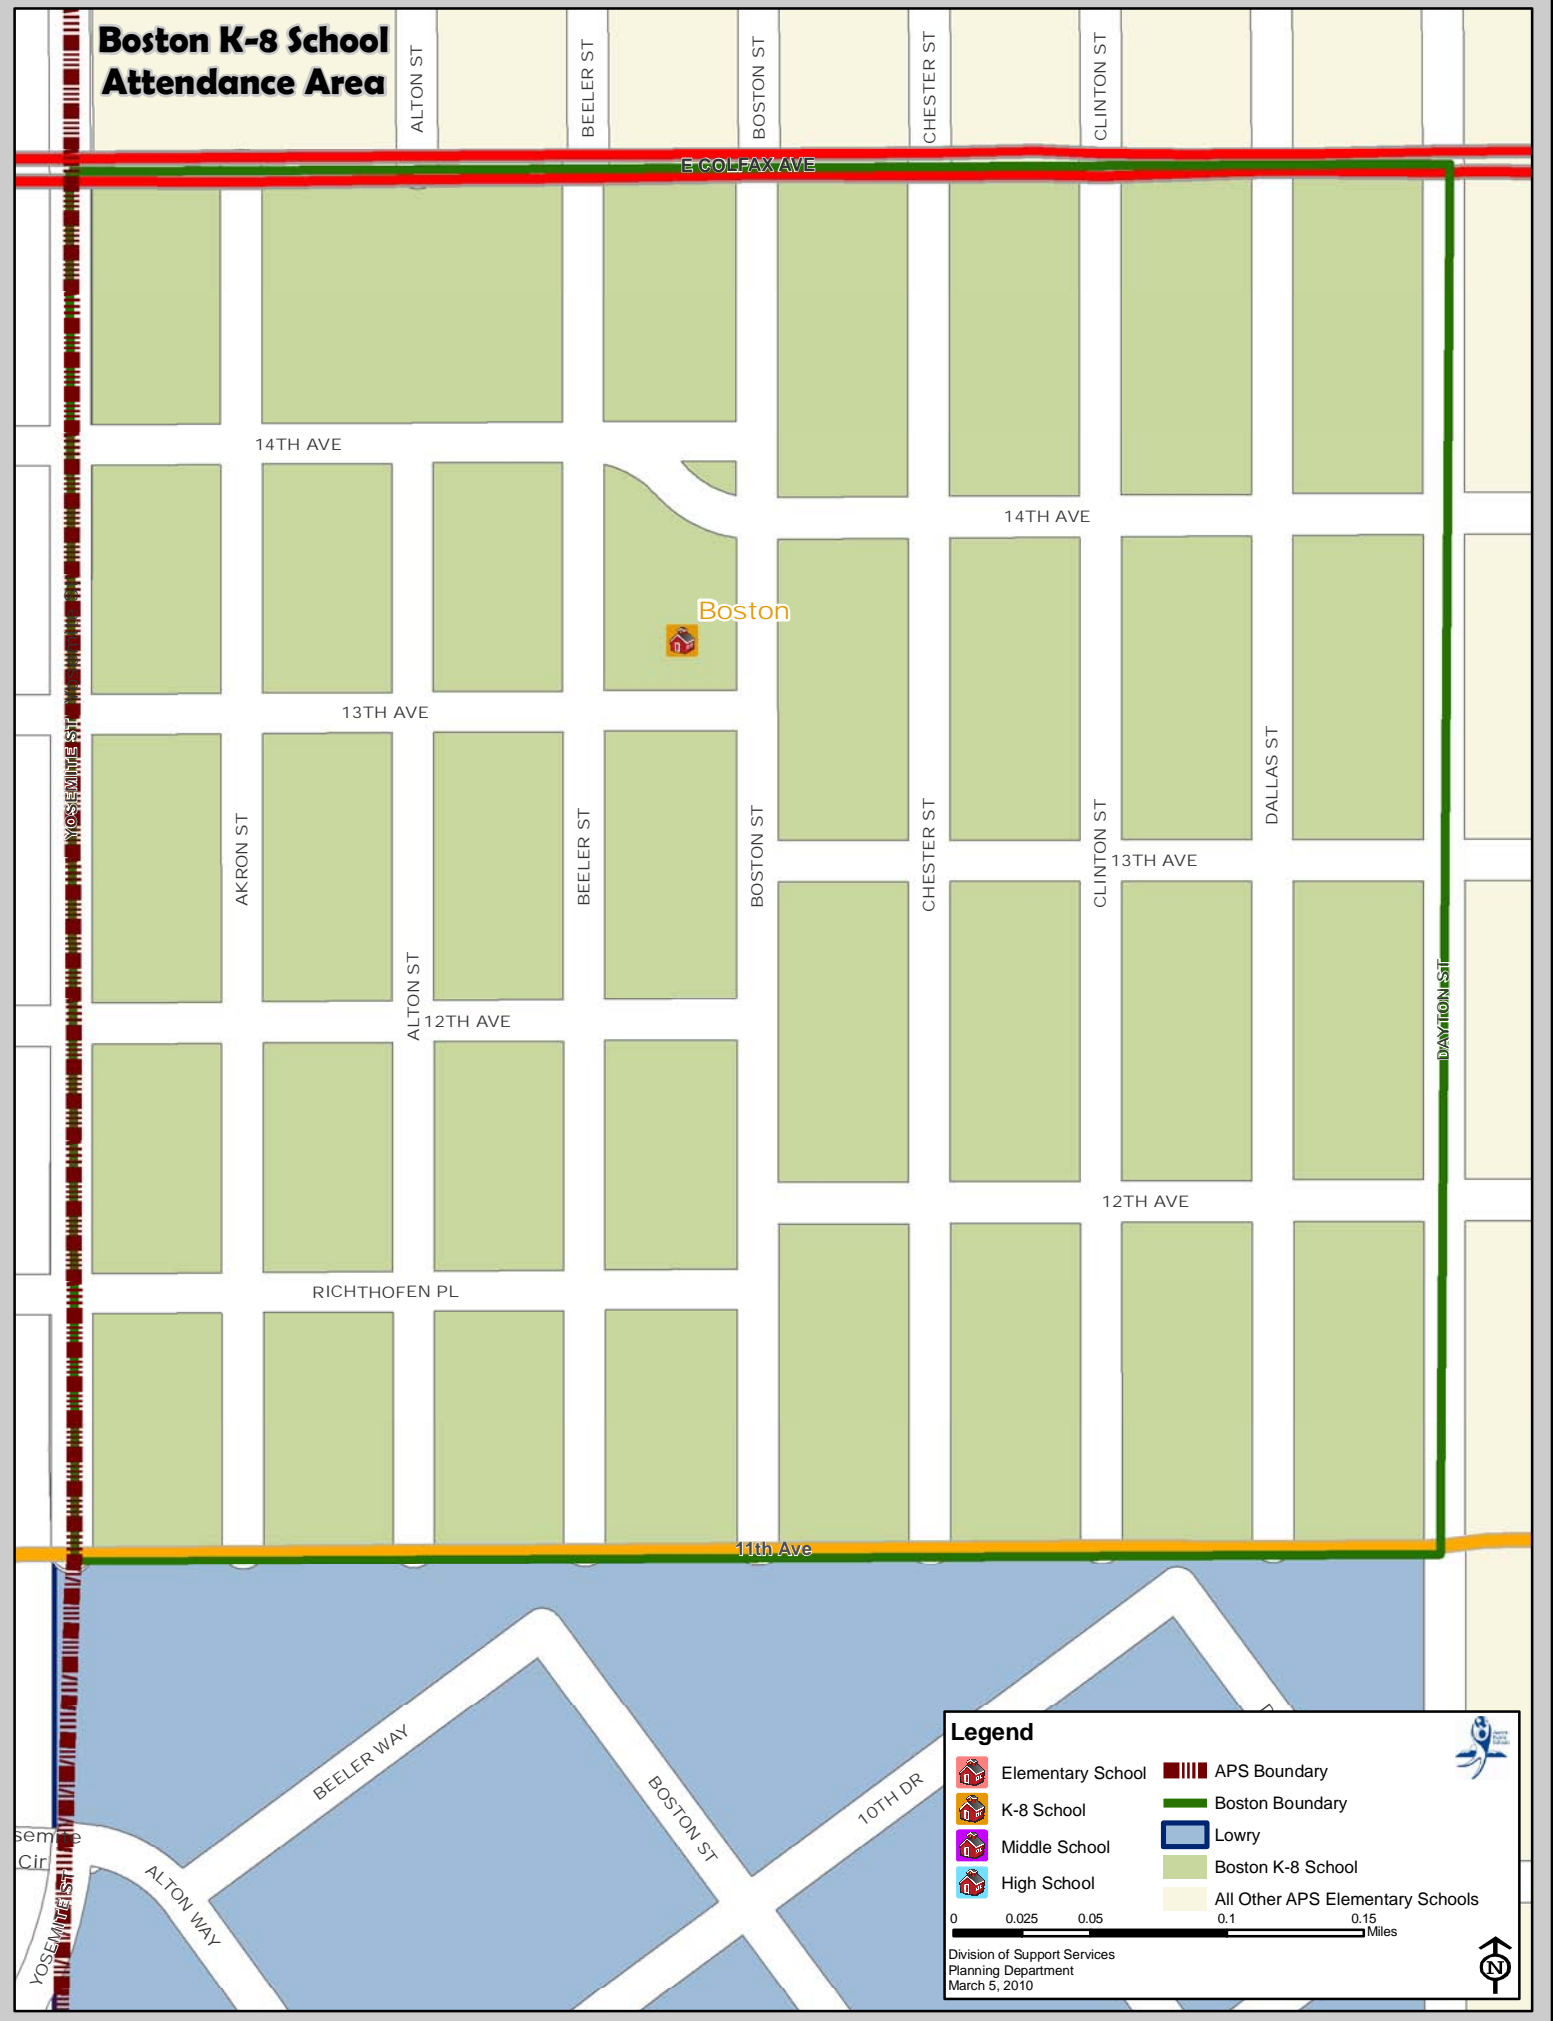

# Boston K-8 School Attendance Area

**Legend**

- Elementary School
- K-8 School
- Middle School
- High School
- APS Boundary
- Boston Boundary
- Lowry
- Boston K-8 School
- All Other APS Elementary Schools

0 0.025 0.05 0.1 0.15 Miles

Division of Support Services  
 Planning Department  
 March 5, 2010